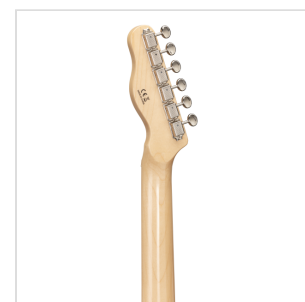

TWANGER-VINTAGE PRO-M 2TS CUTAWAY ELECTRIC GUITAR WITH 1 SINGLE COIL AND 1 LIPSTICK PICKUP (EQUIPPED BY WILKINSON®)

TWANGER VINTAGE PRO series is conceived to catch the purest 'twang' wrapped in a true Vintage vibe. Featuring a solid alder body and equipped with Original Wilkinson® bridge/pick ups and hi-quality made in Taiwan tuners, TWANGER VINTAGE PRO proudly brings you great value, look and feeling.

Available in maple/rosewood fretboard version and in several vintage finishes.

HIGHLIGHTS

ALDER BODY

Alder body is not a detail: it means perfect weight and great 'twang'.

EQUIPPED BY WILKINSON®

Wilkinson® Vintage bridge and Wilkinson® pick add great value and versatility.

HI QUALITY VINTAGE TUNERS

Vintage style made in Taiwan tuners deliver reliability and stability.

PRODUCT DETAILS

KEY FEATURES

Body: alder

Neck: glossy maple

Tastiera: glossy maple

Frets: 21

Hi quality Vintage machine heads made in Taiwan (chrome)

Original Wilkinson® Vintage bridge (3 saddles)

Original Wilkinson® Pick ups: 1 single coil + 1 lipstick

Switch: 3 way

Pots: volume/tone

Colour: 2 Tone Sunburst