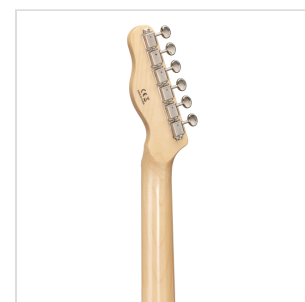

TWANGER-VINTAGE PRO-M BK CUTAWAY ELECTRIC GUITAR WITH 1 SINGLE COIL AND 1 LIPSTICK PICKUP (EQUIPPED BY WILKINSON®)

TWANGER VINTAGE PRO series is conceived to catch the purest 'twang' wrapped in a true Vintage vibe. Featuring a solid alder body and equipped with Original Wilkinson® bridge/pick ups and hi-quality made in Taiwan tuners, TWANGER VINTAGE PRO proudly brings you great value, look and feeling.

Available in maple/rosewood fretboard version and in several vintage finishes.

HIGHLIGHTS

ALDER BODY

Alder body is not a detail: it means perfect weight and great 'twang'.

EQUIPPED BY WILKINSON®

Wilkinson® Vintage bridge and Wilkinson® pick add great value and versatility.

HI QUALITY VINTAGE TUNERS

Vintage style made in Taiwan tuners deliver reliability and stability.

PRODUCT DETAILS

KEY FEATURES

Body: alder

Neck: glossy maple

Tastiera: glossy maple

Frets: 21

Hi quality Vintage machine heads made in Taiwan (chrome)

Original Wilkinson® Vintage bridge (3 saddles)

Original Wilkinson® Pick ups: 1 single coil + 1 lipstick

Switch: 3 way

Pots: volume/tone

Colour: Black