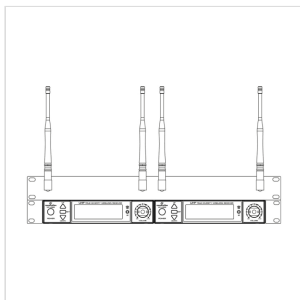

# 19" RACK MOUNT KIT FOR WIREFREE SERIES WIRELESS SYSTEMS

The kit allows you to mount a 1/2 receiver unit in a standard 19" rack. It includes 1x 19" rack unit panel; 2x Lateral brackets; 4x Receiver coupling brackets; 4x Extension cables for Antenna with BNC connectors and screws to fasten the two receiver each other and then to the rack adapters.