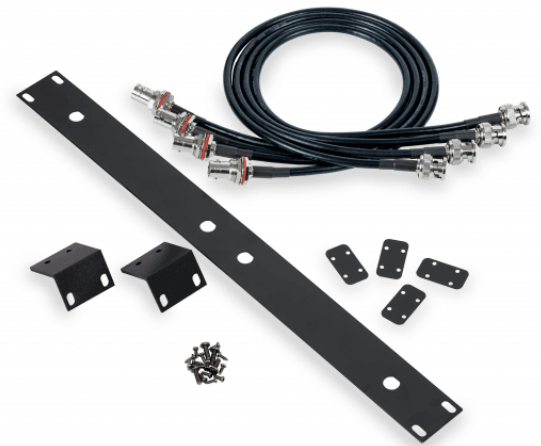

WF-RACK KIT2

# 19" RACK MOUNT KIT FOR WIREFREE SERIES WIRELESS SYSTEMS

The kit allows you to mount a 1/2 receiver unit in a standard 19" rack. It includes 1x 19" rack unit panel; 2x Lateral brackets; 4x Receiver coupling brackets; 4x Extension cables for Antenna with BNC connectors and screws to fasten the two receiver each other and then to the rack adapters.

### KEY FEATURES

The kit doesn't include the screws to the 19" rack chassis.