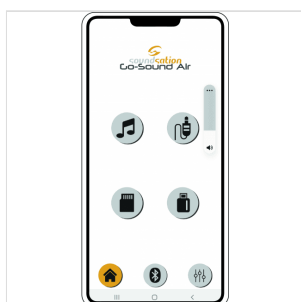

# PROVIBE 8AIR 8" 2-WAY PORTABLE PA SYSTEM WITH BATTERY AND MOBILE APP

ProVibe 8Air is certainly inspired by Soundsation's style in making compact PA systems, but it's also a turning point with renewed look and professional features. Battery or power supply, VHF wireless microphone, Player with USB/SD-card/Bluetooth, Mic/Line inputs, 2-Band EQ are combined in a lightweight yet rough and elegant housing. Control via free "Go-Sound Air" app for Android® and iOS® devices allows your device to play your music, but also remotely control volume, EQ and Aux input.

The 8" woofer and 1" compression driver are driven by a Class D amplifier with peak power up to 250W. In addition to the external power adapter (included) and the internal rechargeable battery with up to 7 hours duration, is also possible with 12V DC auxiliary input, like a car battery.

The housing, with stylish and professional look, has a vented architecture with bass-reflex ports. The symmetric HF waveguide has 90° (H) x 60° (V) coverage. The speaker can be used as stage monitor, thanks to the 45° or 25° angle of housing rear. Finally, there are 3 M8 attachment points for hanged mounting, and 36mm hole for pole or tripod mounting.

### KEY FEATURES

Sturdy and Stylish Polypropylene Housing

Rechargeable Battery for up to 7 hours Operation

250W Peak Power

VHF Wireless Handheld Microphone

USB/SD-Card/Bluetooth Player

Go-Sound Air App for Android®/iOS®