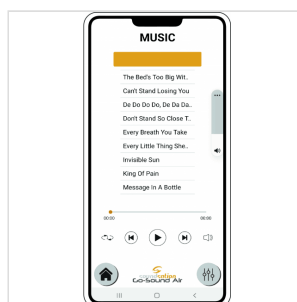

The housing, with stylish and professional look, has a vented architecture with bass-reflex ports. The symmetric HF waveguide has 90° (H) x 60° (V) coverage. The speaker can be used as stage monitor, thanks to the 45° or 25° angle of housing rear. Finally, there are 3 M8 attachment points for hanged mounting, and 36mm hole for pole or tripod mounting.