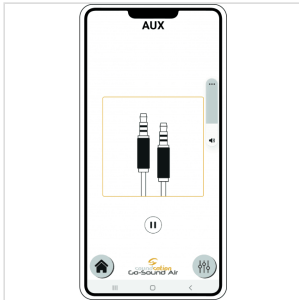

The 8" woofer and 1" compression driver are driven by a Class D amplifier with peak power up to 250W. In addition to the external power adapter (included) and the internal rechargeable battery with up to 7 hours duration, is also possible with 12V DC auxiliary input, like a car battery.

The housing, with stylish and professional look, has a vented architecture with bass-reflex ports. The symmetric HF waveguide has 90° (H) x 60° (V) coverage. The speaker can be used as stage monitor, thanks to the 45° or 25° angle of housing rear. Finally, there are 3 M8 attachment points for hanged mounting, and 36mm hole for pole or tripod mounting.