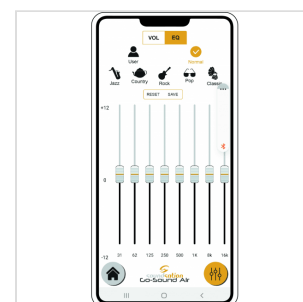

# PROVIBE 8AIR 8" 2-WAY PORTABLE PA SYSTEM WITH BATTERY AND MOBILE APP

ProVibe 8Air is certainly inspired by Soundsation's style in making compact PA systems, but it's also a turning point with renewed look and professional features. Battery or power supply, VHF wireless microphone, Player with USB/SD-card/Bluetooth, Mic/Line inputs, 2-Band EQ are combined in a lightweight yet rough and elegant housing. Control via free "Go-Sound Air" app for Android® and iOS® devices allows your device to play your music, but also remotely control volume, EQ and Aux input.

The housing, with stylish and professional look, has a vented architecture with bass-reflex ports. The symmetric HF waveguide has 90° (H) x 60° (V) coverage. The speaker can be used as stage monitor, thanks to the 45° or 25° angle of housing rear. Finally, there are 3 M8 attachment points for hanged mounting, and 36mm hole for pole or tripod mounting.