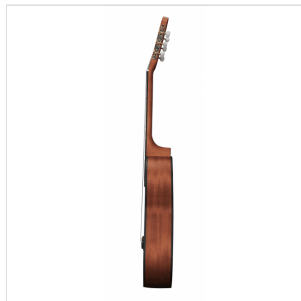

ESTUDIO ST 34AS 3/4 CLASSIC GUITAR WITH SPRUCE TOP - SATIN

The Toledo **ESTUDIO ST** classical guitars are designed both for the beginner who wants more than just an entry level, and for the intermediate guitarist who needs a valuable companion on his or her journey into the world of music. The **build quality**, the choice of **rosewood** for the bridge and fretboard and the general **set-up** place it in a privileged position in its market segment. Available in glossy or satin finish and in different sizes.

PRODUCT DETAILS

KEY FEATURES

Top: spruce

Back & sides: mahogany

Neck: okoume

Fretboard: rosewood

Bridge: rosewood

Binding: black ABS

Finish: Natural Satin open pore

SPECIFICATIONS

Size	3/4 (36")
-------------	-----------

Scale	590 mm
--------------	--------

Nut width	45 mm
------------------	-------