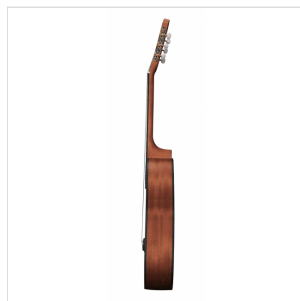

ESTUDIO ST 34AS 3/4 CLASSIC GUITAR WITH SPRUCE TOP - SATIN

The Toledo **ESTUDIO ST** classical guitars are designed both for the beginner who wants more than just an entry level, and for the intermediate guitarist who needs a valuable companion on his or her journey into the world of music. The **build quality**, the choice of **rosewood** for the bridge and fretboard and the general **set-up** place it in a privileged position in its market segment. Available in glossy or satin finish and in different sizes.

PRODUCT DETAILS

KEY FEATURES

Top: spruce

Back & sides: mahogany

Neck: okoume

Fretboard: rosewood

Bridge: rosewood

Binding: black ABS

Finish: Natural Satin open pore

SPECIFICATIONS

| | |
|-------------|-----------|
| Size | 3/4 (36") |
|-------------|-----------|

| | |
|--------------|--------|
| Scale | 590 mm |
|--------------|--------|