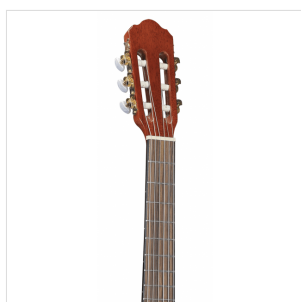

## ESTUDIO ST 34AG 3/4 CLASSIC GUITAR WITH SPRUCE TOP - GLOSSY

The Toledo **ESTUDIO ST** classical guitars are designed both for the beginner who wants more than just an entry level, and for the intermediate guitarist who needs a valuable companion on his or her journey into the world of music. The **build quality**, the choice of **rosewood** for the bridge and fretboard and the general **set-up** place it in a privileged position in its market segment. Available in glossy or satin finish and in different sizes.

### KEY FEATURES

Top: spruce

Back & sides: mahogany

Neck: okoume

Fretboard: rosewood

Bridge: rosewood

Binding: black ABS

Finish: Natural Glossy

### SPECIFICATIONS

<b>Size</b>	3/4 (36")
-------------	-----------

<b>Scale</b>	590 mm
--------------	--------

<b>Nut width</b>	45 mm
------------------	-------