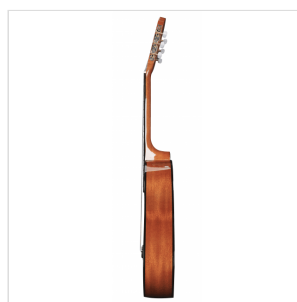

ESTUDIO ST 34AG 3/4 CLASSIC GUITAR WITH SPRUCE TOP - GLOSSY

The Toledo **ESTUDIO ST** classical guitars are designed both for the beginner who wants more than just an entry level, and for the intermediate guitarist who needs a valuable companion on his or her journey into the world of music. The **build quality**, the choice of **rosewood** for the bridge and fretboard and the general **set-up** place it in a privileged position in its market segment. Available in glossy or satin finish and in different sizes.

PRODUCT DETAILS

KEY FEATURES

Top: spruce

Back & sides: mahogany

Neck: okoume

Fretboard: rosewood

Bridge: rosewood

Binding: black ABS

Finish: Natural Glossy

SPECIFICATIONS

Size	3/4 (36")
-------------	-----------

Scale	590 mm
--------------	--------

Nut width	45 mm
------------------	-------