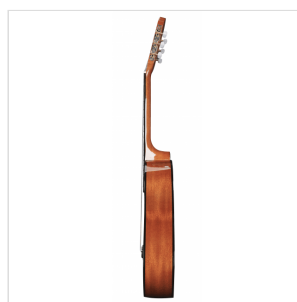

## ESTUDIO ST 34AG 3/4 CLASSIC GUITAR WITH SPRUCE TOP - GLOSSY

The Toledo **ESTUDIO ST** classical guitars are designed both for the beginner who wants more than just an entry level, and for the intermediate guitarist who needs a valuable companion on his or her journey into the world of music. The **build quality**, the choice of **rosewood** for the bridge and fretboard and the general **set-up** place it in a privileged position in its market segment. Available in glossy or satin finish and in different sizes.

### KEY FEATURES

Top: spruce

Back & sides: mahogany

Neck: okoume

Fretboard: rosewood

Bridge: rosewood

Binding: black ABS

Finish: Natural Glossy

### SPECIFICATIONS

<b>Size</b>	3/4 (36")
-------------	-----------

<b>Scale</b>	590 mm
--------------	--------

<b>Nut width</b>	45 mm
------------------	-------