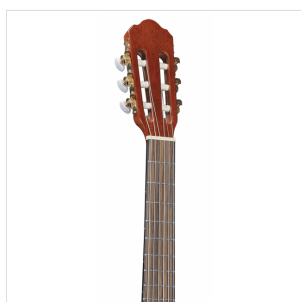

ESTUDIO ST 34AG 3/4 CLASSIC GUITAR WITH SPRUCE TOP - GLOSSY

The Toledo **ESTUDIO ST** classical guitars are designed both for the beginner who wants more than just an entry level, and for the intermediate guitarist who needs a valuable companion on his or her journey into the world of music. The **build quality**, the choice of **rosewood** for the bridge and fretboard and the general **set-up** place it in a privileged position in its market segment. Available in glossy or satin finish and in different sizes.

PRODUCT DETAILS

KEY FEATURES

Top: spruce

Back & sides: mahogany

Neck: okoume

Fretboard: rosewood

Bridge: rosewood

Binding: black ABS

Finish: Natural Glossy

SPECIFICATIONS

Size	3/4 (36")
-------------	-----------

Scale	590 mm
--------------	--------

Nut width	45 mm
------------------	-------