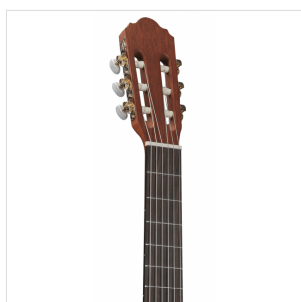

ESTUDIO SOLIDA 44CS 4/4 CLASSIC GUITAR WITH SOLID CEDAR TOP - SATIN

Toledo **ESTUDIO SOLIDA** represents a step forward from its little sister ESTUDIO ST thanks to the use of **solid spruce** or **solid cedar** top. The resonance of the solid spruce and cedar is matched by the **build quality**, the choice of **rosewood** for the bridge and fingerboard and the general **set-up**, resulting in an instrument that is destined to stand out firmly in its segment. Available in glossy or satin finish.

PRODUCT DETAILS

KEY FEATURES

Top: solid cedar

Back & sides: mahogany

Neck: okoume

Fretboard: rosewood

Bridge: rosewood

Binding: black ABS

Finish: Natural Satin open pore

SPECIFICATIONS

Size	4/4 (39")
-------------	-----------

Scale	650 mm
--------------	--------

Nut width	52 mm
------------------	-------