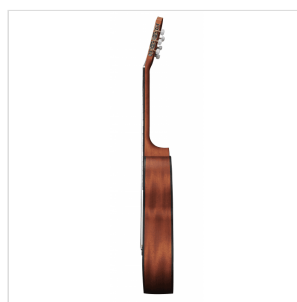

ESTUDIO SOLIDA 44CS 4/4 CLASSIC GUITAR WITH SOLID CEDAR TOP - SATIN

Toledo **ESTUDIO SOLIDA** represents a step forward from its little sister ESTUDIO ST thanks to the use of **solid spruce** or **solid cedar** top. The resonance of the solid spruce and cedar is matched by the **build quality**, the choice of **rosewood** for the bridge and fingerboard and the general **set-up**, resulting in an instrument that is destined to stand out firmly in its segment. Available in glossy or satin finish.

PRODUCT DETAILS

KEY FEATURES

Top: solid cedar

Back & sides: mahogany

Neck: okoume

Fretboard: rosewood

Bridge: rosewood

Binding: black ABS

Finish: Natural Satin open pore

SPECIFICATIONS

Size	4/4 (39")
-------------	-----------

Scale	650 mm
--------------	--------

Nut width	52 mm
------------------	-------