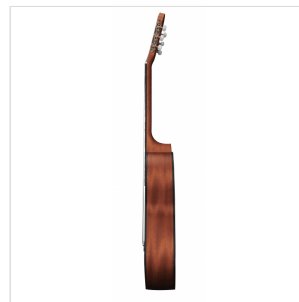

ESTUDIO SOLIDA 44CS 4/4 CLASSIC GUITAR WITH SOLID CEDAR TOP - SATIN

Toledo **ESTUDIO SOLIDA** represents a step forward from its little sister ESTUDIO ST thanks to the use of **solid spruce** or **solid cedar** top. The resonance of the solid spruce and cedar is matched by the **build quality**, the choice of **rosewood** for the bridge and fingerboard and the general **set-up**, resulting in an instrument that is destined to stand out firmly in its segment. Available in glossy or satin finish.

PRODUCT DETAILS

KEY FEATURES

Top: solid cedar

Back & sides: mahogany

Neck: okoume

Fretboard: rosewood

Bridge: rosewood

Binding: black ABS

Finish: Natural Satin open pore

SPECIFICATIONS

Size	4/4 (39")
-------------	-----------

Scale	650 mm
--------------	--------

Nut width	52 mm
------------------	-------