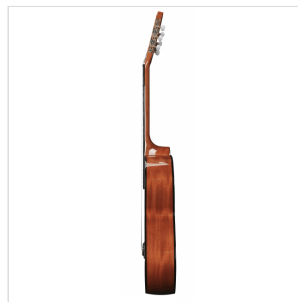

## ESTUDIO SOLIDA 44CG 4/4 CLASSIC GUITAR WITH SOLID CEDAR TOP - GLOSSY

Toledo **ESTUDIO SOLIDA** represents a step forward from its little sister ESTUDIO ST thanks to the use of **solid spruce** or **solid cedar** top. The resonance of the solid spruce and cedar is matched by the **build quality**, the choice of **rosewood** for the bridge and fingerboard and the general **set-up**, resulting in an instrument that is destined to stand out firmly in its segment. Available in glossy or satin finish.

### KEY FEATURES

Top: solid cedar

Back & sides: mahogany

Neck: okoume

Fretboard: rosewood

Bridge: rosewood

Binding: black ABS

Finish: Natural Glossy

### SPECIFICATIONS

<b>Size</b>	4/4 (39")
-------------	-----------

<b>Scale</b>	650 mm
--------------	--------

<b>Nut width</b>	52 mm
------------------	-------