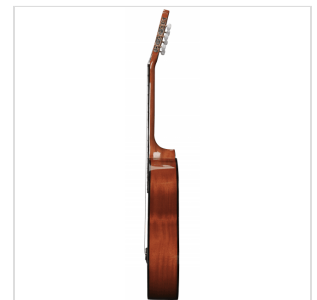

ESTUDIO SOLIDA 44AG 4/4 CLASSIC GUITAR WITH SOLID SPRUCE TOP - GLOSSY

Toledo **ESTUDIO SOLIDA** represents a step forward from its little sister ESTUDIO ST thanks to the use of **solid spruce** or **solid cedar** top. The resonance of the solid spruce and cedar is matched by the **build quality**, the choice of **rosewood** for the bridge and fingerboard and the general **set-up**, resulting in an instrument that is destined to stand out firmly in its segment. Available in glossy or satin finish.

PRODUCT DETAILS

KEY FEATURES

Top: solid spruce

Back & sides: mahogany

Neck: okoume

Fretboard: rosewood

Bridge: rosewood

Binding: black ABS

Finish: Natural Glossy

SPECIFICATIONS

Size	4/4 (39")
-------------	-----------

Scale	650 mm
--------------	--------

Nut width	52 mm
------------------	-------