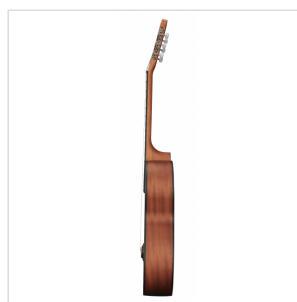

## ESTUDIO ST 44AS 4/4 CLASSIC GUITAR WITH SPRUCE TOP - SATIN

The Toledo **ESTUDIO ST** classical guitars are designed both for the beginner who wants more than just an entry level, and for the intermediate guitarist who needs a valuable companion on his or her journey into the world of music. The **build quality**, the choice of **rosewood** for the bridge and fretboard and the general **set-up** place it in a privileged position in its market segment. Available in glossy or satin finish and in different sizes.

### KEY FEATURES

Top: spruce

Back & sides: mahogany

Neck: okoume

Fretboard: rosewood

Bridge: rosewood

Binding: black ABS

Finish: Natural Satin open pore

### SPECIFICATIONS

<b>Size</b>	4/4 (39")
-------------	-----------

<b>Scale</b>	650 mm
--------------	--------

<b>Nut width</b>	52 mm
------------------	-------