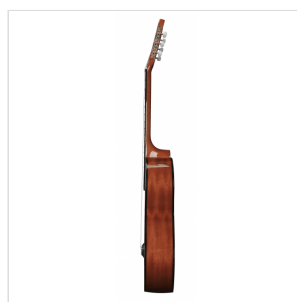

ESTUDIO ST 44AG 4/4 CLASSIC GUITAR WITH SPRUCE TOP - GLOSSY

The Toledo **ESTUDIO ST** classical guitars are designed both for the beginner who wants more than just an entry level, and for the intermediate guitarist who needs a valuable companion on his or her journey into the world of music. The **build quality**, the choice of **rosewood** for the bridge and fretboard and the general **set-up** place it in a privileged position in its market segment. Available in glossy or satin finish and in different sizes.

PRODUCT DETAILS

KEY FEATURES

Top: spruce

Back & sides: mahogany

Neck: okoume

Fretboard: rosewood

Bridge: rosewood

Binding: black ABS

Finish: Natural Glossy

SPECIFICATIONS

Size	4/4 (39")
-------------	-----------

Scale	650 mm
--------------	--------

Nut width	52 mm
------------------	-------