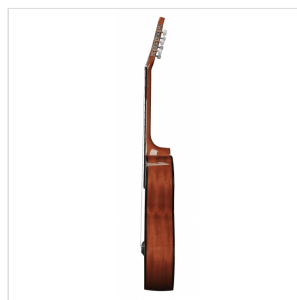

## ESTUDIO ST 44AG 4/4 CLASSIC GUITAR WITH SPRUCE TOP - GLOSSY

The Toledo **ESTUDIO ST** classical guitars are designed both for the beginner who wants more than just an entry level, and for the intermediate guitarist who needs a valuable companion on his or her journey into the world of music. The **build quality**, the choice of **rosewood** for the bridge and fretboard and the general **set-up** place it in a privileged position in its market segment. Available in glossy or satin finish and in different sizes.

### KEY FEATURES

Top: spruce

Back & sides: mahogany

Neck: okoume

Fretboard: rosewood

Bridge: rosewood

Binding: black ABS

Finish: Natural Glossy