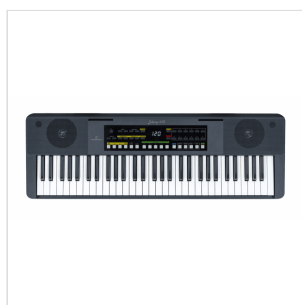

JUKEY-610

61-KEY PIANO-TYPE ARRANGER KEYBOARD

The Soundsation JUKEY-610 keyboard is perfect for beginners who want to start playing.

Equipped with 61 piano-type keys, 300 different sounds, 300 accompaniment rhythms and 80 demo songs, this keyboard allows the user to play different musical genres while having fun.

Some of the functions that the JUKEY-610 is equipped with, such as DUAL , SPLIT and recording are normally found in larger keyboards so that users can expand their creativity.

You can also add a sustain pedal (not included) for more authentic piano performances.

Audio playback takes place through two integrated 5 Watt speakers.

The compactness, the possibility of battery operation and the easy transportability thanks to the handle integrated in the cabinet, make this keyboard an instrument oriented towards scholastic use as well.

The result of all the features is to have a good keyboard with an excellent value in its market segment.