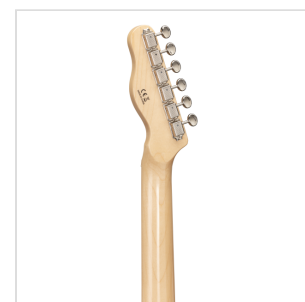

## TWANGER-VINTAGE PRO-M TR CUTAWAY ELECTRIC GUITAR WITH 1 SINGLE COIL AND 1 LIPSTICK PICKUP (EQUIPPED BY WILKINSON®)

TWANGER VINTAGE PRO series is conceived to catch the purest 'twang' wrapped in a true Vintage vibe. Featuring a solid alder body and equipped with Original Wilkinson® bridge/pick ups and hi-quality made in Taiwan tuners, TWANGER VINTAGE PRO proudly brings you great value, look and feeling.

Available in maple/rosewood fretboard version and in several vintage finishes.

### ALDER BODY

Alder body is not a detail: it means perfect weight and great 'twang'.

---

### KEY FEATURES

Body: alder

Neck: glossy maple

Tastiera: glossy maple

Frets: 21

Hi quality Vintage machine heads made in Taiwan (chrome)

Original Wilkinson® Vintage bridge (3 saddles)

Original Wilkinson® Pick ups: 1 single coil + 1 lipstick