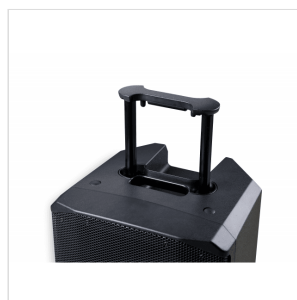

# 15" 2-WAY PORTABLE PA SYSTEM WITH BATTERY, TROLLEY AND MOBILE APP

ProVibe 12Air is certainly inspired by Soundsation's style in making compact PA systems, but it's also a turning point with renewed look and professional features. Battery or power supply, trolley with telescoping handle, two VHF wireless microphones, Player with USB/SD-card/Bluetooth, Mic/Line inputs, Echo effect, 5-Band EQ are combined in a lightweight yet rough and elegant housing. Control via free "Go-Sound Air" app for Android® and iOS® devices allows your device to play your music, but also remotely control volume, EQ and Aux input.

The 12" woofer and 1" compression driver are driven by a Class AB amplifier with peak power up to 800W. The power supply, in addition to mains cable and internal rechargeable battery with up to 7 hours duration, is also possible with 12V DC auxiliary input, like a car battery.

The housing, with stylish and professional look, has a vented architecture with bass-reflex ports in the lower corners near the woofer. The symmetric HF waveguide has 90° (H) x 60° (V) coverage. The speaker can be used as stage monitor, thanks to the 45° angles of housing rear. Finally, there are 3 M8 attachment points for hanged mounting, and 36mm hole for pole or tripod mounting.

### KEY FEATURES

Sturdy and Stylish Polypropylene Housing

Rechargeable Battery for up to 7 hours Operation

800W Peak Power

Dual VHF Wireless Handheld Microphone

USB/SD-Card/Bluetooth Player

Go-Sound Air App for Android®/iOS®