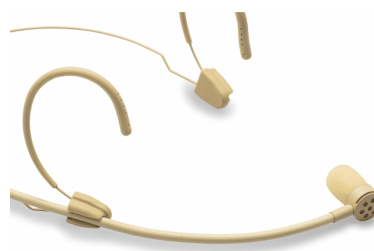

VISAGE-C01D BG CARDIOIDE HEADSET MIC., 4-PIN MINI-XLR, BLACK, BEIGE (SHURE® TYPE)

Soundsation Visage C01 Headset microphone is the right balance between elegance, flexibility, discretion and strength. It allows singers, musicians, actors, public speakers, broadcast professionals, to **move freely** during their performance and always guarantee an accurate capture of the voice.

WATERPROOF SELECTED MATERIAL

Selected plastic and metal materials to protect from contact with skin and aggressive chemicals (sweat, makeup, etc.)

LEFT OR RIGHT MICROPHONE PLACEMENT

The flexible arm with the microphone capsule can be easily mounted on both left and right side of the headset, to better adapt to stage needs or user preference.

PRODUCT DETAILS

KEY FEATURES

Back-electret high-performance capsule for professional audio quality

Designed for withstand very close sound sources (provides off-axis rejection to high SPL sounds)

Cardioid pattern for accurate voice capture and minimum room noise

Waterproof selected material for maximum duration in any application

Microphone arm and cable are easily attached to frame

Special rubber material ear-set for perfect adherence to ear shape

Left or right microphone placement according to user preference