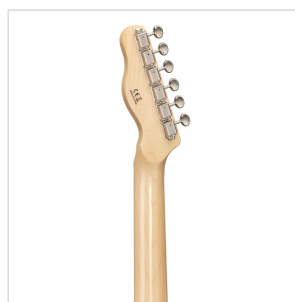

TWANGER-VINTAGE PRO-R FG CUTAWAY ELECTRIC GUITAR WITH 1 SINGLE COIL AND 1 LIPSTICK PICKUP (EQUIPPED BY WILKINSON®)

TWANGER VINTAGE PRO series is conceived to catch the purest 'twang' wrapped in a true Vintage vibe. Featuring a solid alder body and equipped with Original Wilkinson® bridge/pick ups and hi-quality made in Taiwan tuners, TWANGER VINTAGE PRO proudly brings you great value, look and feeling.

Available in maple/rosewood fretboard version and in several vintage finishes.

HIGHLIGHTS

ALDER BODY

Alder body is not a detail: it means perfect weight and great 'twang'.

EQUIPPED BY WILKINSON®

Wilkinson® Vintage bridge and Wilkinson® pick add great value and versatility.

HI QUALITY VINTAGE TUNERS

Vintage style made in Taiwan tuners deliver reliability and stability.

PRODUCT DETAILS

KEY FEATURES

Body: alder

Neck: glossy maple

Tastiera: rosewood

Frets: 21

Hi quality Vintage machine heads made in Taiwan (chrome)

Original Wilkinson® Vintage bridge (3 saddles)

Original Wilkinson® Pick ups: 1 single coil + 1 lipstick

Switch: 3 way

Pots: volume/tone

Colour: Natural