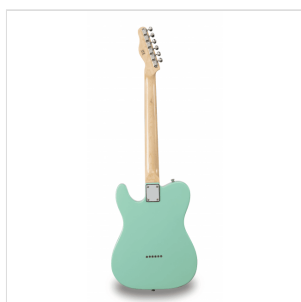

TWANGER-VINTAGE PRO-R FG CUTAWAY ELECTRIC GUITAR WITH 1 SINGLE COIL AND 1 LIPSTICK PICKUP (EQUIPPED BY WILKINSON®)

TWANGER VINTAGE PRO series is conceived to catch the purest 'twang' wrapped in a true Vintage vibe. Featuring a solid alder body and equipped with Original Wilkinson® bridge/pick ups and hi-quality made in Taiwan tuners, TWANGER VINTAGE PRO proudly brings you great value, look and feeling.

Available in maple/rosewood fretboard version and in several vintage finishes.

HIGHLIGHTS

ALDER BODY

Alder body is not a detail: it means perfect weight and great 'twang'.

EQUIPPED BY WILKINSON®

Wilkinson® Vintage bridge and Wilkinson® pick add great value and versatility.

HI QUALITY VINTAGE TUNERS

Vintage style made in Taiwan tuners deliver reliability and stability.

PRODUCT DETAILS

KEY FEATURES

Body: alder

Neck: glossy maple

Tastiera: rosewood

Frets: 21

Hi quality Vintage machine heads made in Taiwan (chrome)

Original Wilkinson® Vintage bridge (3 saddles)

Original Wilkinson® Pick ups: 1 single coil + 1 lipstick

Switch: 3 way

Pots: volume/tone

Colour: Natural