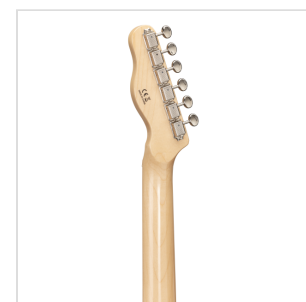

TWANGER-VINTAGE PRO-M BBS CUTAWAY ELECTRIC GUITAR WITH 1 SINGLE COIL AND 1 LIPSTICK PICKUP (EQUIPPED BY WILKINSON®)

TWANGER VINTAGE PRO series is conceived to catch the purest 'twang' wrapped in a true Vintage vibe. Featuring a solid alder body and equipped with Original Wilkinson® bridge/pick ups and hi-quality made in Taiwan tuners, TWANGER VINTAGE PRO proudly brings you great value, look and feeling.

Available in maple/rosewood fretboard version and in several vintage finishes.

HIGHLIGHTS

ALDER BODY

Alder body is not a detail: it means perfect weight and great 'twang'.

EQUIPPED BY WILKINSON®

Wilkinson® Vintage bridge and Wilkinson® pick add great value and versatility.

HI QUALITY VINTAGE TUNERS

Vintage style made in Taiwan tuners deliver reliability and stability.

PRODUCT DETAILS

KEY FEATURES

Body: alder

Neck: glossy maple

Tastiera: glossy maple

Frets: 21

Hi quality Vintage machine heads made in Taiwan (chrome)

Original Wilkinson® Vintage bridge (3 saddles)

Original Wilkinson® Pick ups: 1 single coil + 1 lipstick

Switch: 3 way

Pots: volume/tone

Colour: Burboun Burst