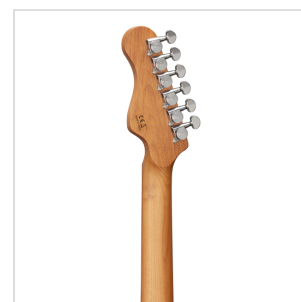

RIDER-DELUXE-M TRBK

DOUBLE CUTAWAY ELECTRIC GUITAR WITH 2 SINGLE COILS + SPLITTABLE HUMBUCKER AND SELF-LOCKING TUNERS (WILKINSON EQUIPPED, ROASTED MAPLE NECK+FRETBOARD, FLAMED TOP)

RIDER DELUXE: an incredible series gathering the alder sonic feature enriched by a flamed maple top, the stunning look and feel of roasted maple, the original Wilkinson pick ups/bridge, the hi-quality made in Taiwan self locking machines heads.

The Wilkinson bridge provides stability and reliability while Wilkinson single coils in conjunction with the splittable humbucker deliver that tone which became a trademark in music history.

A fine crafted instrument boasting an undisputed character.

HIGHLIGHTS

EQUIPPED BY WILKINSON®

Wilkinson® Vintage bridge and Wilkinson® single coils/splittable humbucker add great value and versatility.

ROASTED MAPLE NECK AND FRETBOARD

Look, touch and feel the roasted maple under your fingers.

FLAMED MAPLE TOP & ALDER BODY

All the beauty and the brightness of a flamed maple top over the iconic alder body.

SELF LOCKING TUNERS

Fast restringing and stabler tuning.

PRODUCT DETAILS

KEY FEATURES

Body: alder