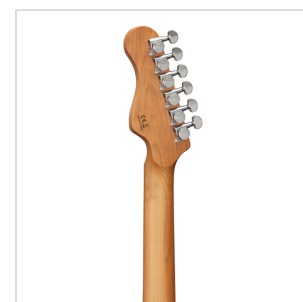

## RIDER-DELUXE-M TRBK DOUBLE CUTAWAY ELECTRIC GUITAR WITH 2 SINGLE COILS + SPLITTABLE HUMBUCKER AND SELF-LOCKING TUNERS (WILKINSON EQUIPPED, ROASTED MAPLE NECK+FRETBOARD, FLAMED TOP)

RIDER DELUXE: an incredible series gathering the alder sonic feature enriched by a flamed maple top, the stunning look and feel of roasted maple, the original Wilkinson pick ups/bridge, the hi-quality made in Taiwan self locking machines heads.

The Wilkinson bridge provides stability and reliability while Wilkinson single coils in conjunction with the splittable humbucker deliver that tone which became a trademark in music history.

A fine crafted instrument boasting an undisputed character.

### KEY FEATURES

Body: alder

Top: flamed maple

Neck and Fretboard: satin roasted maple

Frets: 22 (perloid)

Machine heads: self-locking chrome made in Taiwan

Bridge: Wilkinson vintage tremolo

Pick ups: 2 Wilkinson single coils + 1 Wilkinson splittable humbucker with push/pull

Switch: 5 way

Pots: volume/tone/tone + push/pull

Pickguard: white

Colour: transparent black flamed

Equipped with D'Addario XL