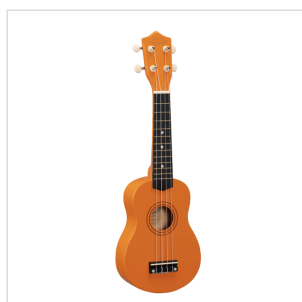

## SUNNY 10-OR SOPRANO UKULELE MAUI SUNNY CON BORSA

An exotic touch to your arrangements? Party with friends on the beach? MAUI ukuleles are what you are looking for. Available in 8 different colors, MAUI Sunny ukuleles come out with color bag and chords tutorial, allowing you to play whatever you want, wherever you want!

### KEY FEATURES

Soprano ukulele

Body: linden

Fretboard: maple (12 frets)

Diapason: 13"

Machine heads: open with cream button

Bridge: abs

Chords tutorial included for fast&easy learning

Padded gig bag included

Provided in color box

Color: Orange