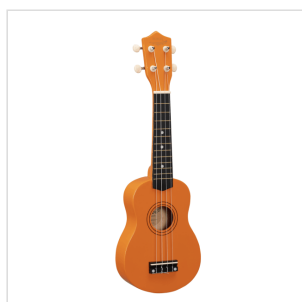

SUNNY 10-OR SOPRANO UKULELE MAUI SUNNY CON BORSA

An exotic touch to your arrangements? Party with friends on the beach? MAUI ukuleles are what you are looking for. Available in 8 different colors, MAUI Sunny ukuleles come out with color bag and chords tutorial, allowing you to play whatever you want, wherever you want!

PRODUCT DETAILS

KEY FEATURES

Soprano ukulele

Body: linden

Fretboard: maple (12 frets)

Diapason: 13"

Machine heads: open with cream button

Bridge: abs

Chords tutorial included for fast&easy learning

Padded gig bag included

Provided in color box

Color: Orange