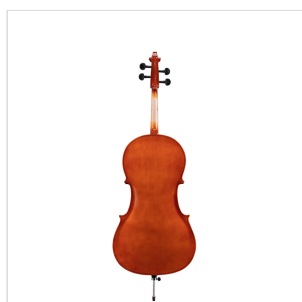

PCE-12

1/2 VIRTUOSO PRIMO CELLO WITH BAGS AND BOW

Virtuoso Primo series is the perfect choice for beginners demanding for affordable quality and playability. Virtuoso Primo, finishes, crafting and details definitely unmatched in this market range, coming out with alloy alluminium with integrated individual adjuster tailpiece, bow, bags, straps and rosin. A very complete hi-value deal.

PRODUCT DETAILS

KEY FEATURES

Top: Laminated

Back and sides: laminated

Binding: well done purfling (inlaid)

Bridge: maple

Fingerboard: dyed maple

Pegs and Chinrest: dyed maple

Tailpiece: alloy aluminium with integrated individual adjuster

Bow: student model in brazilian wood section

Color: Cherry Brown

Finish: glossy

bags

Accessories: rosin, straps, strings

Size: 1/2