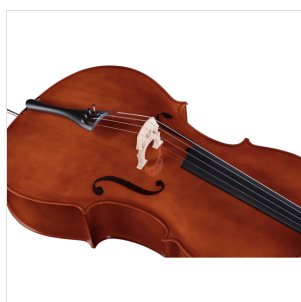

PCE-12

1/2 VIRTUOSO PRIMO CELLO WITH BAGS AND BOW

Virtuoso Primo series is the perfect choice for beginners demanding for affordable quality and playability. Virtuoso Primo, finishes, crafting and details definitely unmatched in this market range, coming out with alloy alluminium with integrated individual adjuster tailpiece, bow, bags, straps and rosin. A very complete hi-value deal.

PRODUCT DETAILS

KEY FEATURES

Top: Laminated

Back and sides: laminated

Binding: well done purfling (inlaid)

Bridge: maple

Fingerboard: dyed maple

Pegs and Chinrest: dyed maple

Tailpiece: alloy aluminium with integrated individual adjuster

Bow: student model in brazilian wood section

Color: Cherry Brown

Finish: glossy

bags

Accessories: rosin, straps, strings

Size: 1/2