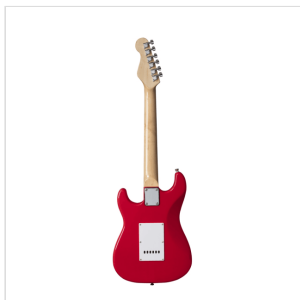

RIDER-JR FR 3/4 DOUBLE CUTAWAY ELECTRIC GUITAR WITH 3 SINGLE COILS

RIDER series is a super classic revisited: double cutaway electric guitar featuring basswood body for rich tone and reliability, 3 single coils for clear and brilliant tone. 22 frets Eco-Rosewood fretboard fully complies CITES regulation preserving the feeling and the look of rosewood. The 5-way switch and volume/tone pots offer great sound flexibility for blues, rock, funky tones. JR version feature a 3/4 size body, perfect choice for younger beginners demanding quality and playability.

PRODUCT DETAILS

KEY FEATURES

Body: basswood

Neck: maple

Fretboard: Eco-Rosewood (CITES compliant)

Frets: 22

Machine heads: chrome

Bridge: vintage tremolo

Pick ups: 3 single coils

Switch: 5 way

Pots: volume/tone/tone

Colour: Fiesta Red

Size: 3/4

SPECIFICATIONS

Nut	41.5 mm
------------	---------

Radius	14"
---------------	-----