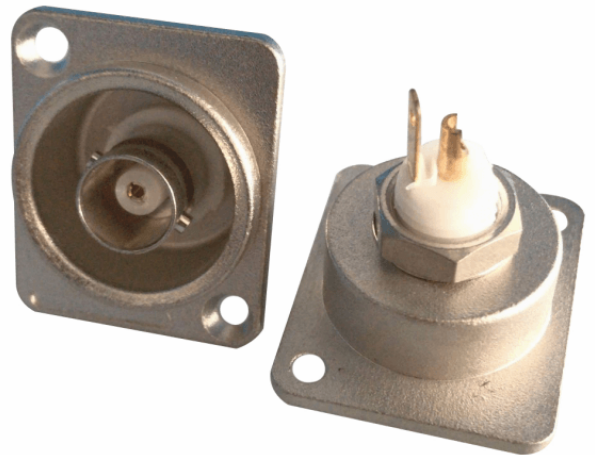

WM-PC-BNCF

BNC PANEL MOUNT FEMALE RECEPTACLE

Wiremaster series features hi-quality connectors, products conceived to provide hi level performances for a wide range of professional applications.

PRODUCT DETAILS

KEY FEATURES

Professional BNC panel mount female receptacle

Nickel plated Zinc-alloy shell

Package: 1 pc