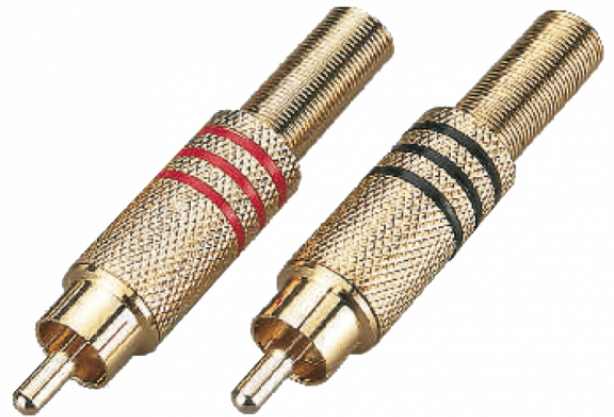

SRCA01M-B

METAL CONNECTOR RCA MALE (26 PCS BOX)

Soundsation GO-LINK series is a professional line of assembled cables, adapters and connectors born to provide full reliability for a wide range of applications. GO-LINK series means quality construction, effective shielding, preserved tone and rugged durability.

PRODUCT DETAILS

KEY FEATURES

RCA male (gold) black + red

Gold plated brass shell

Cable spring

Package: 26 pcs