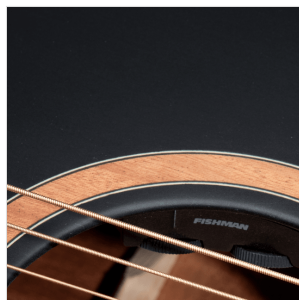

BA200-CTE

SHADOW SERIES CUTAWAY ACOUSTIC GUITAR WITH SOUNDHOLE FISHMAN PREAMP

SHADOW series were born to gather quality construction, tone, style and outstanding visual appeal. The black satin finish, the Gold machine heads with black satin button and the solid top deliver remarkable quality and look, while the Fishman SON-GT2 preamp in the CTE version is perfect for live and studio performances.

PRODUCT DETAILS

KEY FEATURES

Body: solid sitka spruce (top) + mahogany (back & sides)

Neck: set-in mahogany

Tastiera: Eco-rosewood (CITES compliant)

Frets: 20

Machine heads: Grover Black

Bridge: Eco-rosewood (CITES compliant)

Machine heads: gold with black satin button

Front binding and back strip: mahogany + maple

Preamp: Fishman SON-GT2

Equipped with d'Addario EXP

Colour: Matte Black

SPECIFICATIONS

Scale	648 mm
--------------	--------