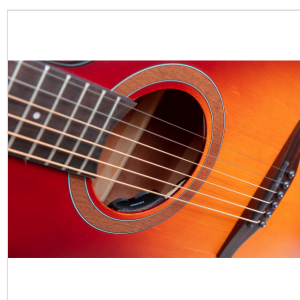

EDGE SOLID SDNCE-BSB DREADNOUGHT CUTAWAY ACOUSTIC GUITAR WITH ARMREST AND PREAMP

The EDGE SOLID guitar represents an aesthetic and functional upgrade of its smaller sister EDGE ST: with its solid spruce top, the use of rosewood on binding, armrest, fingerboard, and bridge, and the reliability and beauty of superior quality tuning machines, EDGE SOLID further raises the bar for exceptionally valuable instruments in its market segment.

Available in dreadnought and dreadnought cutaway versions with Fishman GT-1 preamp. Both versions with D'Addario EXP16 strings to give you even more from the first utilization.