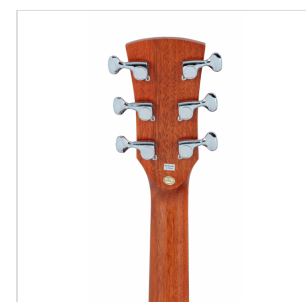

## EDGE SOLID SDNCE-BSB DREADNOUGHT CUTAWAY ACOUSTIC GUITAR WITH ARMREST AND PREAMP

The EDGE SOLID guitar represents an aesthetic and functional upgrade of its smaller sister EDGE ST: with its solid spruce top, the use of rosewood on binding, armrest, fingerboard, and bridge, and the reliability and beauty of superior quality tuning machines, EDGE SOLID further raises the bar for exceptionally valuable instruments in its market segment.

Available in dreadnought and dreadnought cutaway versions with Fishman GT-1 preamp. Both versions with D'Addario EXP16 strings to give you even more from the first utilization.

### SOLID TOP AND ROSEWOOD: RESONANCE AND VALUE

EDGE SOLID boasts a **solid spruce top** for remarkable resonance and the use of **rosewood** for fingerboard, bridge, binding, and armrest.

---

## DESIGN AND COMFORT

EDGE SOLID is a guitar that is beautiful to look at and comfortable to play: the **rosewood armrest** is an absolute aesthetic and functional plus in this market range.

---