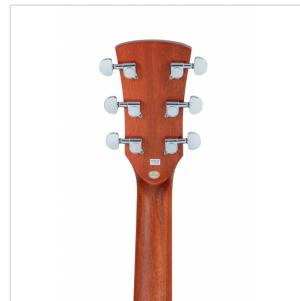

CODY DN-NT DREADNOUGHT ACOUSTIC GUITAR

Get off to a great start with CODY, an acoustic guitar ideal for the beginner who doesn't want to sacrifice the build care, look and playability usually reserved for higher-end guitars.

Available in several open pore satin finishes and in amplified dreadnought/dreadnought cutaway versions.

PRODUCT DETAILS

KEY FEATURES

Scale: 648 mm

Top: Spruce

Back and sides: Sapele

Neck: Okoume

Fretboard: Walnut

Radius: 16"

Nut: 43 mm

Neck profile: C

Bridge: Walnut

Body thickness: 100-120 mm

Machine head: diecast chrome

Finish: open pore Natural satin