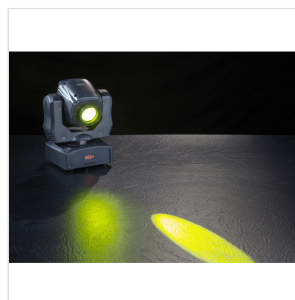

MOOD L60 SPOT

SOUNDSATION LED SPOT MOVING HEAD 60 W

MOOD L60 SPOT

MOOD L60 SPOT is part of a wider range of SOUNDSATION intelligent LED moving head lights. This lighting is compact, lightweight and very easy to use. It has been designed to meet the demands of more customers. Thanks to the 60W high-brightness white LED, with a lifetime of about 50,000 hours, it is extremely bright and reliable, the 20° beam angle, and the gobos wheel with 7 colours. And a lightweight and high-performance spot product to suit various lighting applications. Not only that, but thanks to its 16-bit precision in driving and motion control, it creates strobe effects, precise dimmers and extremely refined positioning. Finally, the multifunctional LED display has been developed to help the user configure the unit, making it easy to use, reliable in performance and versatile in application. A MUST for all lighting professionals.

PRODUCT DETAILS

KEY FEATURES

60W high-brightness white LED with a service life of approximately 50,000 hours

Beam angle of 20°

0-100% Electronic dimmer

0-20Hz Strobe effect

7-colour colour wheel

Gobo wheel with 7 gobos

SPECIFICATIONS

LED	60W high-brightness white, with a service life of approximately 50,000 hours
Beam angle	20°
Electronic dimmer	0-100%
Strobe effect	0-20Hz
Colour Wheel	7 colours + White, Rainbow effect and Colour Rotation
Gobo wheel	7 gobos + White, Gobo shake Gobo rotation
Pan/Tilt	540° / 270°
Controls	9CH/11CH DMX512, Master/slave, Auto, Sound
Voltage	AC100V-240V - 50/60Hz
Power rating	90W
Power socket	IEC Europlug
DMX In-out connector	3 pin XLR
Operating temperature	0-40°C
Unit weight	2.9 kg
Unit dimensions (WxDxH)	158 x 145 x 280 mm
Packaging weight	3.3 kg
Packaging dimensions (WxDxH)	230 x 200 x 290 mm