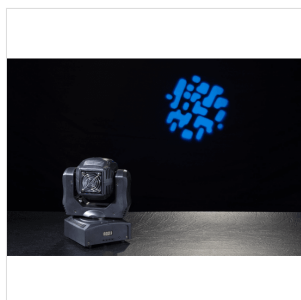

# MOOD L60 SPOT

## SOUNDSATION LED SPOT MOVING HEAD 60 W

# MOOD L60 SPOT

**MOOD L60 SPOT** is part of a wider range of SOUNDSATION intelligent LED moving head lights. This lighting is compact, lightweight and very easy to use. It has been designed to meet the demands of more customers. Thanks to the 60W high-brightness white LED, with a lifetime of about 50,000 hours, it is extremely bright and reliable, the 20° beam angle, and the gobos wheel with 7 colours. And a lightweight and high-performance spot product to suit various lighting applications. Not only that, but thanks to its 16-bit precision in driving and motion control, it creates strobe effects, precise dimmers and extremely refined positioning. Finally, the multifunctional LED display has been developed to help the user configure the unit, making it easy to use, reliable in performance and versatile in application. A MUST for all lighting professionals.

## SPECIFICATIONS

<b>LED</b>	60W high-brightness white, with a service life of approximately 50,000 hours
<b>Beam angle</b>	20°
<b>Electronic dimmer</b>	0-100%
<b>Strobe effect</b>	0-20Hz
<b>Colour Wheel</b>	7 colours + White, Rainbow effect and Colour Rotation
<b>Gobo wheel</b>	7 gobos + White, Gobo shake Gobo rotation
<b>Pan/Tilt</b>	540° / 270°
<b>Controls</b>	9CH/11CH DMX512, Master/slave, Auto, Sound
<b>Voltage</b>	AC100V-240V - 50/60Hz
<b>Power rating</b>	90W
<b>Power socket</b>	IEC Europlug
<b>DMX In-out connector</b>	3 pin XLR
<b>Operating temperature</b>	0-40°C
<b>Unit weight</b>	2.9 kg
<b>Unit dimensions (WxDxH)</b>	158 x 145 x 280 mm
<b>Packaging weight</b>	3.3 kg
<b>Packaging dimensions (WxDxH)</b>	230 x 200 x 290 mm