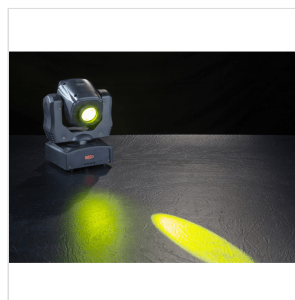

# MOOD L60 SPOT

## SOUNDSATION LED SPOT MOVING HEAD 60 W

# MOOD L60 SPOT

**MOOD L60 SPOT** is part of a wider range of SOUNDSATION intelligent LED moving head lights. This lighting is compact, lightweight and very easy to use. It has been designed to meet the demands of more customers. Thanks to the 60W high-brightness white LED, with a lifetime of about 50,000 hours, it is extremely bright and reliable, the 20° beam angle, and the gobos wheel with 7 colours. And a lightweight and high-performance spot product to suit various lighting applications. Not only that, but thanks to its 16-bit precision in driving and motion control, it creates strobe effects, precise dimmers and extremely refined positioning. Finally, the multifunctional LED display has been developed to help the user configure the unit, making it easy to use, reliable in performance and versatile in application. A MUST for all lighting professionals.

### KEY FEATURES

60W high-brightness white LED with a service life of approximately 50,000 hours

Beam angle of 20°

0-100% Electronic dimmer

0-20Hz Strobe effect

7-colour colour wheel

Gobo wheel with 7 gobos