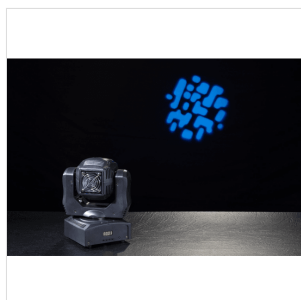

MOOD L60 SPOT

SOUNDSATION LED SPOT MOVING HEAD 60 W

MOOD L60 SPOT

MOOD L60 SPOT is part of a wider range of SOUNDSATION intelligent LED moving head lights. This lighting is compact, lightweight and very easy to use. It has been designed to meet the demands of more customers. Thanks to the 60W high-brightness white LED, with a lifetime of about 50,000 hours, it is extremely bright and reliable, the 20° beam angle, and the gobos wheel with 7 colours. And a lightweight and high-performance spot product to suit various lighting applications. Not only that, but thanks to its 16-bit precision in driving and motion control, it creates strobe effects, precise dimmers and extremely refined positioning. Finally, the multifunctional LED display has been developed to help the user configure the unit, making it easy to use, reliable in performance and versatile in application. A MUST for all lighting professionals.

PRODUCT DETAILS

KEY FEATURES

60W high-brightness white LED with a service life of approximately 50,000 hours

Beam angle of 20°

0-100% Electronic dimmer

0-20Hz Strobe effect

7-colour colour wheel

Gobo wheel with 7 gobos

SPECIFICATIONS

LED	60W high-brightness white, with a service life of approximately 50,000 hours
Beam angle	20°
Electronic dimmer	0-100%
Strobe effect	0-20Hz
Colour Wheel	7 colours + White, Rainbow effect and Colour Rotation
Gobo wheel	7 gobos + White, Gobo shake Gobo rotation
Pan/Tilt	540° / 270°
Controls	9CH/11CH DMX512, Master/slave, Auto, Sound
Voltage	AC100V-240V - 50/60Hz
Power rating	90W
Power socket	IEC Europlug
DMX In-out connector	3 pin XLR
Operating temperature	0-40°C
Unit weight	2.9 kg
Unit dimensions (WxDxH)	158 x 145 x 280 mm
Packaging weight	3.3 kg
Packaging dimensions (WxDxH)	230 x 200 x 290 mm