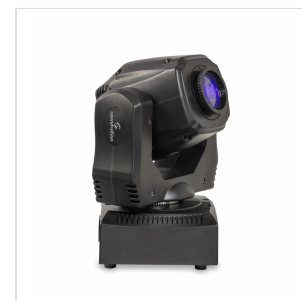

MOOD L60 SPOT

SOUNDSATION LED SPOT MOVING HEAD 60 W

MOOD L60 SPOT

MOOD L60 SPOT is part of a wider range of SOUNDSATION intelligent LED moving head lights. This lighting is compact, lightweight and very easy to use. It has been designed to meet the demands of more customers. Thanks to the 60W high-brightness white LED, with a lifetime of about 50,000 hours, it is extremely bright and reliable, the 20° beam angle, and the gobos wheel with 7 colours. And a lightweight and high-performance spot product to suit various lighting applications. Not only that, but thanks to its 16-bit precision in driving and motion control, it creates strobe effects, precise dimmers and extremely refined positioning. Finally, the multifunctional LED display has been developed to help the user configure the unit, making it easy to use, reliable in performance and versatile in application. A MUST for all lighting professionals.

PRODUCT DETAILS

KEY FEATURES

60W high-brightness white LED with a service life of approximately 50,000 hours

Beam angle of 20°

0-100% Electronic dimmer

0-20Hz Strobe effect

7-colour colour wheel

Gobo wheel with 7 gobos

SPECIFICATIONS

LED	60W high-brightness white, with a service life of approximately 50,000 hours
Beam angle	20°
Electronic dimmer	0-100%
Strobe effect	0-20Hz
Colour Wheel	7 colours + White, Rainbow effect and Colour Rotation
Gobo wheel	7 gobos + White, Gobo shake Gobo rotation
Pan/Tilt	540° / 270°
Controls	9CH/11CH DMX512, Master/slave, Auto, Sound
Voltage	AC100V-240V - 50/60Hz
Power rating	90W
Power socket	IEC Europlug
DMX In-out connector	3 pin XLR
Operating temperature	0-40°C
Unit weight	2.9 kg
Unit dimensions (WxDxH)	158 x 145 x 280 mm
Packaging weight	3.3 kg
Packaging dimensions (WxDxH)	230 x 200 x 290 mm