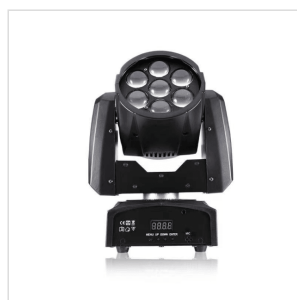

MOOD 715Z WASH

SOUNDSATION LED WASH MOVING HEAD WITH ZOOM

MOOD 715Z WASH 7 X 15 W

MOOD 715Z WASH is part of a wider range of SOUNDSATION intelligent LED Moving Head Lights. This lighting is compact, lightweight and very easy to use. It's been designed to meet more customers' demand, thanks to the ultra-smooth dimmer, the Zoom function (5,5°-45°) and is equipped with 7 x 15W RGBW LED, extremely bright and reliable, It can be used as both beam and wash light, in order to meet various lighting applications. Not only, but thanks to the 16-bit of precision on movement driving and dimming, it creates extremely fine strobe, dimmer and positioning effects. Finally, the multi-function LED operation is developed to help the user setting the unit up, making this fixture easy to use, reliable in performance and versatile in applications. A MUST for all lighting professionals.

PRODUCT DETAILS

KEY FEATURES

7 x 15W RGBW LED with about 50.000 hours lifespan

5,5°-45° zoom system

0-100% Electronic dimmer

0-20Hz Strobe effect

Color Macro, Pulsating and Skipped Color change

540° / 270° Pan/Tilt

SPECIFICATIONS

LED	7 x 15W RGBW with about 50.000 hours lifespan
Zoom	5,5°-45°
Color	Macro, Pulsating and Skipped Color change
Dimmer	Electronic 0-100%
Strobe	0-20Hz
Control mode	14CH / 16CH, DMX512, Master/Slave, Auto, Sound
Pan/Tilt	540° / 270°
Display	LED
Voltage	AC100V-240V - 50/60Hz
Rated Power	130W
Main socket	IEC Europlug
DMX	IN and OUT 3 pin XLR
Running Temp.	0-40°C
Net Weight	4 kg
Fixture Size (WxDxH)	158 x 145 x 300 mm
Gross Weight	4.5 kg
Packing size (WxDxH)	270 x 210 x 340 mm