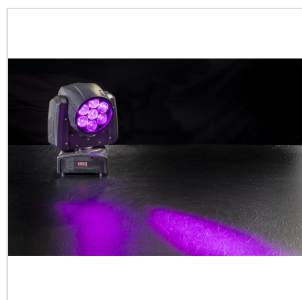

MOOD 715Z WASH

SOUNDSATION LED WASH MOVING HEAD WITH ZOOM

MOOD 715Z WASH 7 X 15 W

MOOD 715Z WASH is part of a wider range of SOUNDSATION intelligent LED Moving Head Lights. This lighting is compact, lightweight and very easy to use. It's been designed to meet more customers' demand, thanks to the ultra-smooth dimmer, the Zoom function (5,5°-45°) and is equipped with 7 x 15W RGBW LED, extremely bright and reliable, It can be used as both beam and wash light, in order to meet various lighting applications. Not only, but thanks to the 16-bit of precision on movement driving and dimming, it creates extremely fine strobe, dimmer and positioning effects. Finally, the multi-function LED operation is developed to help the user setting the unit up, making this fixture easy to use, reliable in performance and versatile in applications. A MUST for all lighting professionals.

PRODUCT DETAILS

KEY FEATURES

7 x 15W RGBW LED with about 50.000 hours lifespan

5,5°-45° zoom system

0-100% Electronic dimmer

0-20Hz Strobe effect

Color Macro, Pulsating and Skipped Color change

540° / 270° Pan/Tilt

SPECIFICATIONS

LED	7 x 15W RGBW with about 50.000 hours lifespan
Zoom	5,5°-45°
Color	Macro, Pulsating and Skipped Color change
Dimmer	Electronic 0-100%
Strobe	0-20Hz
Control mode	14CH / 16CH, DMX512, Master/Slave, Auto, Sound
Pan/Tilt	540° / 270°
Display	LED
Voltage	AC100V-240V - 50/60Hz
Rated Power	130W
Main socket	IEC Europlug
DMX	IN and OUT 3 pin XLR
Running Temp.	0-40°C
Net Weight	4 kg
Fixture Size (WxDxH)	158 x 145 x 300 mm
Gross Weight	4.5 kg
Packing size (WxDxH)	270 x 210 x 340 mm