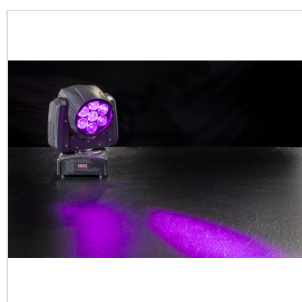

MOOD 715Z WASH

SOUNDSATION LED WASH MOVING HEAD WITH ZOOM

MOOD 715Z WASH 7 X 15 W

MOOD 715Z WASH is part of a wider range of SOUNDSATION intelligent LED Moving Head Lights. This lighting is compact, lightweight and very easy to use. It's been designed to meet more customers' demand, thanks to the ultra-smooth dimmer, the Zoom function (5,5°-45°) and is equipped with 7 x 15W RGBW LED, extremely bright and reliable. It can be used as both beam and wash light, in order to meet various lighting applications. Not only, but thanks to the 16-bit of precision on movement driving and dimming, it creates extremely fine strobe, dimmer and positioning effects. Finally, the multi-function LED operation is developed to help the user setting the unit up, making this fixture easy to use, reliable in performance and versatile in applications. A MUST for all lighting professionals.

PRODUCT DETAILS

KEY FEATURES

7 x 15W RGBW LED with about 50.000 hours lifespan

5,5°-45° zoom system

0-100% Electronic dimmer

0-20Hz Strobe effect

Color Macro, Pulsating and Skipped Color change

540° / 270° Pan/Tilt

SPECIFICATIONS

LED	7 x 15W RGBW with about 50.000 hours lifespan
Zoom	5,5°-45°
Color	Macro, Pulsating and Skipped Color change
Dimmer	Electronic 0-100%
Strobe	0-20Hz
Control mode	14CH / 16CH, DMX512, Master/Slave, Auto, Sound
Pan/Tilt	540° / 270°
Display	LED
Voltage	AC100V-240V - 50/60Hz
Rated Power	130W
Main socket	IEC Europlug
DMX	IN and OUT 3 pin XLR
Running Temp.	0-40°C
Net Weight	4 kg
Fixture Size (WxDxH)	158 x 145 x 300 mm
Gross Weight	4.5 kg
Packing size (WxDxH)	270 x 210 x 340 mm