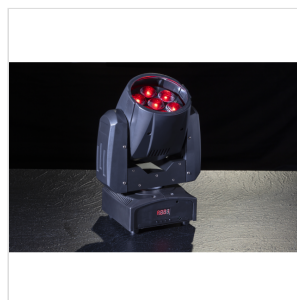

MOOD 715Z WASH

SOUNDSATION LED WASH MOVING HEAD WITH ZOOM

MOOD 715Z WASH 7 X 15 W

MOOD 715Z WASH is part of a wider range of SOUNDSATION intelligent LED Moving Head Lights. This lighting is compact, lightweight and very easy to use. It's been designed to meet more customers' demand, thanks to the ultra-smooth dimmer, the Zoom function (5,5°-45°) and is equipped with 7 x 15W RGBW LED, extremely bright and reliable, It can be used as both beam and wash light, in order to meet various lighting applications. Not only, but thanks to the 16-bit of precision on movement driving and dimming, it creates extremely fine strobe, dimmer and positioning effects. Finally, the multi-function LED operation is developed to help the user setting the unit up, making this fixture easy to use, reliable in performance and versatile in applications. A MUST for all lighting professionals.

PRODUCT DETAILS

KEY FEATURES

7 x 15W RGBW LED with about 50.000 hours lifespan

5,5°-45° zoom system

0-100% Electronic dimmer

0-20Hz Strobe effect

Color Macro, Pulsating and Skipped Color change

540° / 270° Pan/Tilt

SPECIFICATIONS

LED	7 x 15W RGBW with about 50.000 hours lifespan
Zoom	5,5°-45°
Color	Macro, Pulsating and Skipped Color change
Dimmer	Electronic 0-100%
Strobe	0-20Hz
Control mode	14CH / 16CH, DMX512, Master/Slave, Auto, Sound
Pan/Tilt	540° / 270°
Display	LED
Voltage	AC100V-240V - 50/60Hz
Rated Power	130W
Main socket	IEC Europlug
DMX	IN and OUT 3 pin XLR
Running Temp.	0-40°C
Net Weight	4 kg
Fixture Size (WxDxH)	158 x 145 x 300 mm
Gross Weight	4.5 kg
Packing size (WxDxH)	270 x 210 x 340 mm