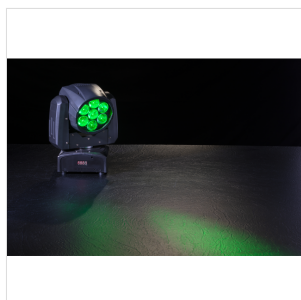

MOOD 715Z WASH

SOUNDSATION LED WASH MOVING HEAD WITH ZOOM

MOOD 715Z WASH 7 X 15 W

MOOD 715Z WASH is part of a wider range of SOUNDSATION intelligent LED Moving Head Lights. This lighting is compact, lightweight and very easy to use. It's been designed to meet more customers' demand, thanks to the ultra-smooth dimmer, the Zoom function (5,5°-45°) and is equipped with 7 x 15W RGBW LED, extremely bright and reliable, It can be used as both beam and wash light, in order to meet various lighting applications. Not only, but thanks to the 16-bit of precision on movement driving and dimming, it creates extremely fine strobe, dimmer and positioning effects. Finally, the multi-function LED operation is developed to help the user setting the unit up, making this fixture easy to use, reliable in performance and versatile in applications. A MUST for all lighting professionals.

PRODUCT DETAILS

KEY FEATURES

7 x 15W RGBW LED with about 50.000 hours lifespan

5,5°-45° zoom system

0-100% Electronic dimmer

0-20Hz Strobe effect

Color Macro, Pulsating and Skipped Color change

540° / 270° Pan/Tilt

SPECIFICATIONS

LED	7 x 15W RGBW with about 50.000 hours lifespan
Zoom	5,5°-45°
Color	Macro, Pulsating and Skipped Color change
Dimmer	Electronic 0-100%
Strobe	0-20Hz
Control mode	14CH / 16CH, DMX512, Master/Slave, Auto, Sound
Pan/Tilt	540° / 270°
Display	LED
Voltage	AC100V-240V - 50/60Hz
Rated Power	130W
Main socket	IEC Europlug
DMX	IN and OUT 3 pin XLR
Running Temp.	0-40°C
Net Weight	4 kg
Fixture Size (WxDxH)	158 x 145 x 300 mm
Gross Weight	4.5 kg
Packing size (WxDxH)	270 x 210 x 340 mm