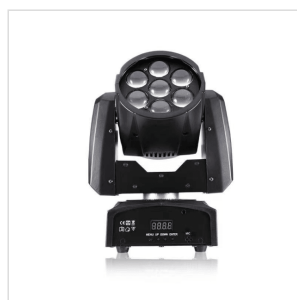

MOOD 715Z WASH

SOUNDSATION LED WASH MOVING HEAD WITH ZOOM

MOOD 715Z WASH 7 X 15 W

MOOD 715Z WASH is part of a wider range of SOUNDSATION intelligent LED Moving Head Lights. This lighting is compact, lightweight and very easy to use. It's been designed to meet more customers' demand, thanks to the ultra-smooth dimmer, the Zoom function (5,5°-45°) and is equipped with 7 x 15W RGBW LED, extremely bright and reliable. It can be used as both beam and wash light, in order to meet various lighting applications. Not only, but thanks to the 16-bit of precision on movement driving and dimming, it creates extremely fine strobe, dimmer and positioning effects. Finally, the multi-function LED operation is developed to help the user setting the unit up, making this fixture easy to use, reliable in performance and versatile in applications. A MUST for all lighting professionals.

PRODUCT DETAILS

KEY FEATURES

7 x 15W RGBW LED with about 50.000 hours lifespan

5,5°-45° zoom system

0-100% Electronic dimmer

0-20Hz Strobe effect

Color Macro, Pulsating and Skipped Color change

540° / 270° Pan/Tilt

SPECIFICATIONS

LED	7 x 15W RGBW with about 50.000 hours lifespan
Zoom	5,5°-45°
Color	Macro, Pulsating and Skipped Color change
Dimmer	Electronic 0-100%
Strobe	0-20Hz
Control mode	14CH / 16CH, DMX512, Master/Slave, Auto, Sound
Pan/Tilt	540° / 270°
Display	LED
Voltage	AC100V-240V - 50/60Hz
Rated Power	130W
Main socket	IEC Europlug
DMX	IN and OUT 3 pin XLR
Running Temp.	0-40°C
Net Weight	4 kg
Fixture Size (WxDxH)	158 x 145 x 300 mm
Gross Weight	4.5 kg
Packing size (WxDxH)	270 x 210 x 340 mm