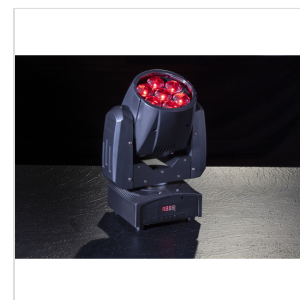

MOOD 715Z WASH

SOUNDSATION LED WASH MOVING HEAD WITH ZOOM

MOOD 715Z WASH 7 X 15 W

MOOD 715Z WASH is part of a wider range of SOUNDSATION intelligent LED Moving Head Lights. This lighting is compact, lightweight and very easy to use. It's been designed to meet more customers' demand, thanks to the ultra-smooth dimmer, the Zoom function (5,5°-45°) and is equipped with 7 x 15W RGBW LED, extremely bright and reliable, It can be used as both beam and wash light, in order to meet various lighting applications. Not only, but thanks to the 16-bit of precision on movement driving and dimming, it creates extremely fine strobe, dimmer and positioning effects. Finally, the multi-function LED operation is developed to help the user setting the unit up, making this fixture easy to use, reliable in performance and versatile in applications. A MUST for all lighting professionals.

PRODUCT DETAILS

KEY FEATURES

7 x 15W RGBW LED with about 50.000 hours lifespan

5,5°-45° zoom system

0-100% Electronic dimmer

0-20Hz Strobe effect

Color Macro, Pulsating and Skipped Color change

540° / 270° Pan/Tilt

SPECIFICATIONS

LED	7 x 15W RGBW with about 50.000 hours lifespan
Zoom	5,5°-45°
Color	Macro, Pulsating and Skipped Color change
Dimmer	Electronic 0-100%
Strobe	0-20Hz
Control mode	14CH / 16CH, DMX512, Master/Slave, Auto, Sound
Pan/Tilt	540° / 270°
Display	LED
Voltage	AC100V-240V - 50/60Hz
Rated Power	130W
Main socket	IEC Europlug
DMX	IN and OUT 3 pin XLR
Running Temp.	0-40°C
Net Weight	4 kg
Fixture Size (WxDxH)	158 x 145 x 300 mm
Gross Weight	4.5 kg
Packing size (WxDxH)	270 x 210 x 340 mm