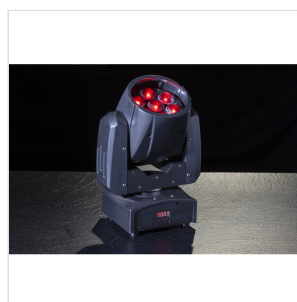

MOOD 715Z WASH

SOUNDSATION LED WASH MOVING HEAD WITH ZOOM

MOOD 715Z WASH 7 X 15 W

MOOD 715Z WASH is part of a wider range of SOUNDSATION intelligent LED Moving Head Lights. This lighting is compact, lightweight and very easy to use. It's been designed to meet more customers' demand, thanks to the ultra-smooth dimmer, the Zoom function (5,5°-45°) and is equipped with 7 x 15W RGBW LED, extremely bright and reliable. It can be used as both beam and wash light, in order to meet various lighting applications. Not only, but thanks to the 16-bit of precision on movement driving and dimming, it creates extremely fine strobe, dimmer and positioning effects. Finally, the multi-function LED operation is developed to help the user setting the unit up, making this fixture easy to use, reliable in performance and versatile in applications. A MUST for all lighting professionals.

PRODUCT DETAILS

KEY FEATURES

7 x 15W RGBW LED with about 50.000 hours lifespan

5,5°-45° zoom system

0-100% Electronic dimmer

0-20Hz Strobe effect

Color Macro, Pulsating and Skipped Color change

540° / 270° Pan/Tilt

SPECIFICATIONS

LED	7 x 15W RGBW with about 50.000 hours lifespan
Zoom	5,5°-45°
Color	Macro, Pulsating and Skipped Color change
Dimmer	Electronic 0-100%
Strobe	0-20Hz
Control mode	14CH / 16CH, DMX512, Master/Slave, Auto, Sound
Pan/Tilt	540° / 270°
Display	LED
Voltage	AC100V-240V - 50/60Hz
Rated Power	130W
Main socket	IEC Europlug
DMX	IN and OUT 3 pin XLR
Running Temp.	0-40°C
Net Weight	4 kg
Fixture Size (WxDxH)	158 x 145 x 300 mm
Gross Weight	4.5 kg
Packing size (WxDxH)	270 x 210 x 340 mm