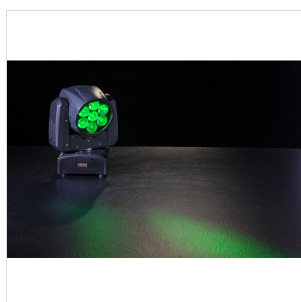

MOOD 715Z WASH

SOUNDSATION LED WASH MOVING HEAD WITH ZOOM

MOOD 715Z WASH 7 X 15 W

MOOD 715Z WASH is part of a wider range of SOUNDSATION intelligent LED Moving Head Lights. This lighting is compact, lightweight and very easy to use. It's been designed to meet more customers' demand, thanks to the ultra-smooth dimmer, the Zoom function (5,5°-45°) and is equipped with 7 x 15W RGBW LED, extremely bright and reliable. It can be used as both beam and wash light, in order to meet various lighting applications. Not only, but thanks to the 16-bit of precision on movement driving and dimming, it creates extremely fine strobe, dimmer and positioning effects. Finally, the multi-function LED operation is developed to help the user setting the unit up, making this fixture easy to use, reliable in performance and versatile in applications. A MUST for all lighting professionals.

PRODUCT DETAILS

KEY FEATURES

7 x 15W RGBW LED with about 50.000 hours lifespan

5,5°-45° zoom system

0-100% Electronic dimmer

0-20Hz Strobe effect

Color Macro, Pulsating and Skipped Color change

540° / 270° Pan/Tilt

SPECIFICATIONS

LED	7 x 15W RGBW with about 50.000 hours lifespan
Zoom	5,5°-45°
Color	Macro, Pulsating and Skipped Color change
Dimmer	Electronic 0-100%
Strobe	0-20Hz
Control mode	14CH / 16CH, DMX512, Master/Slave, Auto, Sound
Pan/Tilt	540° / 270°
Display	LED
Voltage	AC100V-240V - 50/60Hz
Rated Power	130W
Main socket	IEC Europlug
DMX	IN and OUT 3 pin XLR
Running Temp.	0-40°C
Net Weight	4 kg
Fixture Size (WxDxH)	158 x 145 x 300 mm
Gross Weight	4.5 kg
Packing size (WxDxH)	270 x 210 x 340 mm