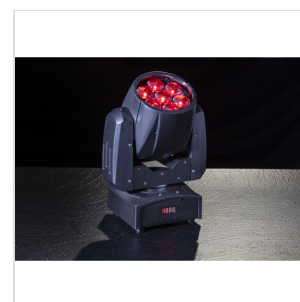

MOOD 715Z WASH

SOUNDSATION LED WASH MOVING HEAD WITH ZOOM

MOOD 715Z WASH 7 X 15 W

MOOD 715Z WASH is part of a wider range of SOUNDSATION intelligent LED Moving Head Lights. This lighting is compact, lightweight and very easy to use. It's been designed to meet more customers' demand, thanks to the ultra-smooth dimmer, the Zoom function (5,5°-45°) and is equipped with 7 x 15W RGBW LED, extremely bright and reliable. It can be used as both beam and wash light, in order to meet various lighting applications. Not only, but thanks to the 16-bit of precision on movement driving and dimming, it creates extremely fine strobe, dimmer and positioning effects. Finally, the multi-function LED operation is developed to help the user setting the unit up, making this fixture easy to use, reliable in performance and versatile in applications. A MUST for all lighting professionals.

PRODUCT DETAILS

KEY FEATURES

7 x 15W RGBW LED with about 50.000 hours lifespan

5,5°-45° zoom system

0-100% Electronic dimmer

0-20Hz Strobe effect

Color Macro, Pulsating and Skipped Color change

540° / 270° Pan/Tilt

SPECIFICATIONS

LED	7 x 15W RGBW with about 50.000 hours lifespan
Zoom	5,5°-45°
Color	Macro, Pulsating and Skipped Color change
Dimmer	Electronic 0-100%
Strobe	0-20Hz
Control mode	14CH / 16CH, DMX512, Master/Slave, Auto, Sound
Pan/Tilt	540° / 270°
Display	LED
Voltage	AC100V-240V - 50/60Hz
Rated Power	130W
Main socket	IEC Europlug
DMX	IN and OUT 3 pin XLR
Running Temp.	0-40°C
Net Weight	4 kg
Fixture Size (WxDxH)	158 x 145 x 300 mm
Gross Weight	4.5 kg
Packing size (WxDxH)	270 x 210 x 340 mm