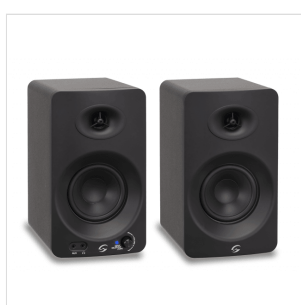

CLARITY A4BT monitors are easy to set up and offer quality sound, with smooth and accurate frequency response and power up to 200W.

The connections on the rear panel of the main monitor offer 1/4" TS, RCA, OPTICAL inputs, allowing compatibility with countless devices.

A 1/8" AUX IN input and the headphone connection are positioned on the front.

The BASS and TREBLE controls let you customize the sound of the CLARITY A4BT to create just the right sound for any room.

CLARITY A4BT are equipped with the BT Audio Streaming function which allows you to switch wirelessly, transmitting audio from a smartphone, tablet, laptop or other source equipped with this function.

The MDF cabinet features a sleek, modern design with a satin black finish to make these monitors stylish and suitable for many environments.

### KEY FEATURES

Two portable studio monitors with a 4" woofer with efficient paper cone and rubber surround and 1" Silk dome tweeter

50 Watt RMS / 200 Watt peak total speaker power

1/2" MDF enclosure with rear firing port for enhanced low frequencies