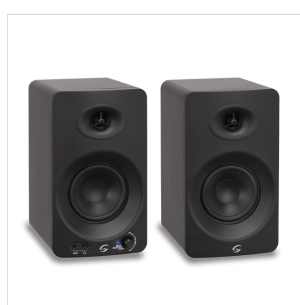

CLARITY A4BT PAIR OF 4" 200W STUDIO MULTIMEDIA MONITORS

CLARITY A4BT is a pair of compact monitors that add to the well-established *CLARITY line* by SOUNDSATION.

Designed for live streaming, content creation, music production, they are also an optimal solution for home and studio recording.

CLARITY A4BT monitors are easy to set up and offer quality sound, with smooth and accurate frequency response and power up to 200W.

The connections on the rear panel of the main monitor offer 1/4" TS, RCA, OPTICAL inputs, allowing compatibility with countless devices.

A 1/8" AUX IN input and the headphone connection are positioned on the front .

The BASS and TREBLE controls let you customize the sound of the CLARITY A4BT to create just the right sound for any room.

CLARITY A4BT are equipped with the BT Audio Streaming function which allows you to switch wirelessly, transmitting audio from a smartphone, tablet, laptop or other source equipped with this function.

The MDF cabinet features a sleek, modern design with a satin black finish to make these monitors stylish and suitable for many environments.

PRODUCT DETAILS

KEY FEATURES

Two portable studio monitors with a 4" woofer with efficient paper cone and rubber surround and 1" Silk dome tweeter