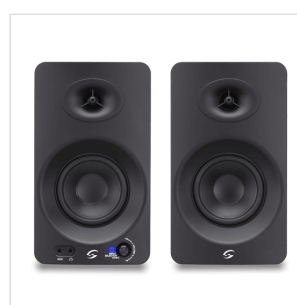

CLARITY A4BT PAIR OF 4" 200W STUDIO MULTIMEDIA MONITORS

CLARITY A4BT is a pair of compact monitors that add to the well-established *CLARITY line* by SOUNDSATION.

Designed for live streaming, content creation, music production, they are also an optimal solution for home and studio recording.

CLARITY A4BT monitors are easy to set up and offer quality sound, with smooth and accurate frequency response and power up to 200W.

The connections on the rear panel of the main monitor offer 1/4" TS, RCA, OPTICAL inputs, allowing compatibility with countless devices.

A 1/8" AUX IN input and the headphone connection are positioned on the front .

The BASS and TREBLE controls let you customize the sound of the CLARITY A4BT to create just the right sound for any room.

CLARITY A4BT are equipped with the BT Audio Streaming function which allows you to switch wirelessly, transmitting audio from a smartphone, tablet, laptop or other source equipped with this function.

The MDF cabinet features a sleek, modern design with a satin black finish to make these monitors stylish and suitable for many environments.

PRODUCT DETAILS

KEY FEATURES

Two portable studio monitors with a 4" woofer with efficient paper cone and rubber surround and 1" Silk dome tweeter