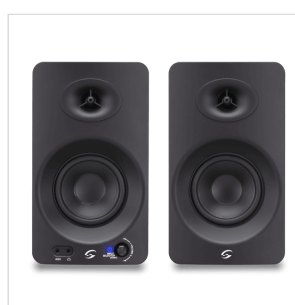

CLARITY A4BT monitors are easy to set up and offer quality sound, with smooth and accurate frequency response and power up to 200W.

The connections on the rear panel of the main monitor offer 1/4" TS, RCA, OPTICAL inputs, allowing compatibility with countless devices.

A 1/8" AUX IN input and the headphone connection are positioned on the front.

The BASS and TREBLE controls let you customize the sound of the CLARITY A4BT to create just the right sound for any room.

CLARITY A4BT are equipped with the BT Audio Streaming function which allows you to switch wirelessly, transmitting audio from a smartphone, tablet, laptop or other source equipped with this function.

The MDF cabinet features a sleek, modern design with a satin black finish to make these monitors stylish and suitable for many environments.

### KEY FEATURES

Two portable studio monitors with a 4" woofer with efficient paper cone and rubber surround and 1" Silk dome tweeter

50 Watt RMS / 200 Watt peak total speaker power

1/2" MDF enclosure with rear firing port for enhanced low frequencies