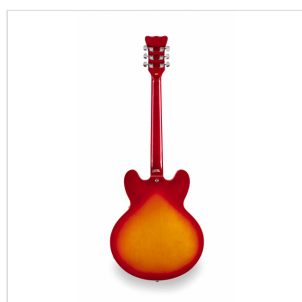

JAZZ-ROOT H CSB DOUBLE CUTAWAY SEMI-ACOUSTIC GUITAR W/HUMBUCKERS

With the **JAZZ ROOT** series Soundsation takes us back to the sound and feel of the **semi-hollow body** guitars that have written some of the best pages in music history. Quality craftsmanship, hi-level **made in Korea** hardware and careful set-up for guitars conceived to satisfy even the most advanced guitarist.

Available in two versions: **JAZZ ROOT H** in maple with **humbuckers** and **JAZZ ROOT P** in sapele mahogany with **single coils**.

HIGHLIGHTS

FAR BEYOND THE ENTRY LEVEL

Liuthery, details and tone: JAZZ ROOT brings them all together in a high-value instrument designed to satisfy intermediate and more experienced players.

PRODUCT DETAILS

KEY FEATURES

Body thickness: 45 mm

Body: maple

Top binding: ivory white ABS

Neck: maple set-in

Neck shape: C-Rounded

Truss rod: 2 way

Scale	24.75"
Body thickness	45 mm
Frets	22
Top nut	42 mm
Radius	16"
Strings gauge	11-13-17-26-36-50
Pick up	ceramic
Pick up impedance	10.92?/11.52?
Weight	3.20 kgs