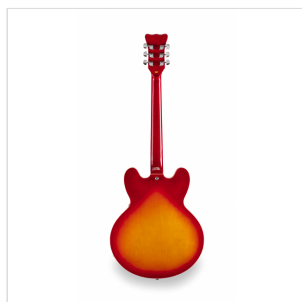

JAZZ-ROOT H CSB DOUBLE CUTAWAY SEMI-ACOUSTIC GUITAR W/HUMBUCKERS

With the **JAZZ ROOT** series Soundsation takes us back to the sound and feel of the **semi-hollow body** guitars that have written some of the best pages in music history. Quality craftsmanship, hi-level **made in Korea** hardware and careful set-up for guitars conceived to satisfy even the most advanced guitarist.

Available in two versions: **JAZZ ROOT H** in maple with **humbuckers** and **JAZZ ROOT P** in sapele mahogany with **single coils**.

HIGHLIGHTS

FAR BEYOND THE ENTRY LEVEL

Liuthery, details and tone: JAZZ ROOT brings them all together in a high-value instrument designed to satisfy intermediate and more experienced players.

PRODUCT DETAILS

KEY FEATURES

Body thickness: 45 mm

Body: maple

Top binding: ivory white ABS

Neck: maple set-in

Neck shape: C-Rounded

Truss rod: 2 way

Scale	24.75"
Body thickness	45 mm
Frets	22
Top nut	42 mm
Radius	16"
Strings gauge	11-13-17-26-36-50
Pick up	ceramic
Pick up impedance	10.92?/11.52?
Weight	3.20 kgs