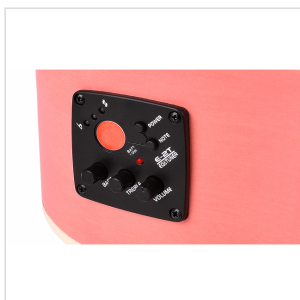

SAGUARO-HW-CE PK HAND WIPED CUTAWAY ACOUSTIC GUITAR W/PREAMP

Saguaro acoustic series gathers playability, quality craftsmanship and unique visual appeal using a special hand wiped finish. The E2-T preamp with built in tuner and balanced/unbalanced out delivers the flexibility you need for recording in studio and performing on stage.

PRODUCT DETAILS

KEY FEATURES

Shape: mini jumbo cutaway

Top, back and sides: linden

Fretboard: eco-rosewood (CITES compliant)

Headstock with engraved logo

Total length: 101cm (40")

Width: 9.8cm

Diecast machine heads (chrome)

Preamp: E2-T w/tuner and balanced/unbalanced out

Hand wiped special finish, each guitar is unique

Color: hand wiped pink