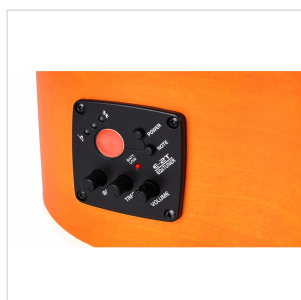

SAGUARO-HW-CE OR HAND WIPED CUTAWAY ACOUSTIC GUITAR W/PREAMP

Saguaro acoustic series gathers playability, quality craftsmanship and unique visual appeal using a special hand wiped finish. The E2-T preamp with built in tuner and balanced/unbalanced out delivers the flexibility you need for recording in studio and performing on stage.

PRODUCT DETAILS

KEY FEATURES

Shape: mini jumbo cutaway

Top, back and sides: linden

Fretboard: eco-rosewood (CITES compliant)

Headstock with engraved logo

Total length: 101cm (40")

Width: 9.8cm

Diecast machine heads (chrome)

Preamp: E2-T w/tuner and balanced/unbalanced out

Hand wiped special finish, each guitar is unique

Color: hand wiped orange