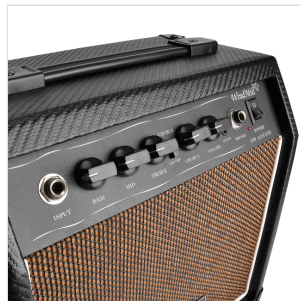

WINDMILL-15 COMBO FOR ACOUSTIC GUITAR - 15W

Windmill 15 is a compact and light 15W acoustic combo perfect for practicing wherever you are. You can enrich your tone with the integrated adjustable Chorus and play along your favourite tracks using the Aux In.

And if you don't want to bother your room mate you can use the Phone Out!

PRODUCT DETAILS

KEY FEATURES

Power: 15W RMS

Integrated DSP with adjustable Chorus

Connections: Aux In, Phone Out

Speaker: Soundsation Custom 6,5"

Compact and light, perfect choice for home practicing

SPECIFICATIONS

Dimensions	30*18*29 cm
-------------------	-------------

Weight	5 kg
---------------	------