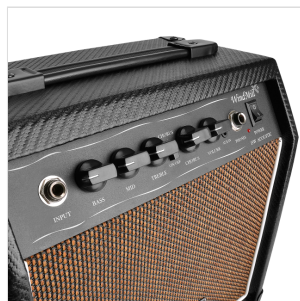

WINDMILL-15 COMBO FOR ACOUSTIC GUITAR - 15W

Windmill 15 is a compact and light 15W acoustic combo perfect for practicing wherever you are. You can enrich your tone with the integrated adjustable Chorus and play along your favourite tracks using the Aux In.

And if you don't want to bother your room mate you can use the Phone Out!

PRODUCT DETAILS

KEY FEATURES

Power: 15W RMS

Integrated DSP with adjustable Chorus

Connections: Aux In, Phone Out

Speaker: Soundsation Custom 6,5"

Compact and light, perfect choice for home practicing

SPECIFICATIONS

Dimensions	30*18*29 cm
-------------------	-------------

Weight	5 kg
---------------	------