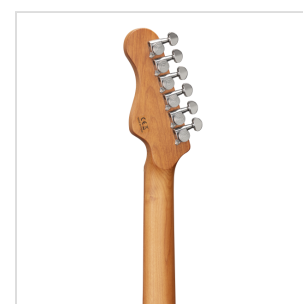

RIDER-DELUXE-M BW

DOUBLE CUTAWAY ELECTRIC GUITAR WITH 2 SINGLE COILS + SPLITTABLE HUMBUCKER AND SELF-LOCKING TUNERS (WILKINSON EQUIPPED, ROASTED MAPLE NECK+FRETBOARD, FLAMED TOP)

RIDER DELUXE: an incredible series gathering the alder sonic feature enriched by a flamed maple top, the stunning look and feel of roasted maple, the original Wilkinson pick ups/bridge, the hi-quality made in Taiwan self locking machines heads.

The Wilkinson bridge provides stability and reliability while Wilkinson single coils in conjunction with the splittable humbucker deliver that tone which became a trademark in music history.

A fine crafted instrument boasting an undisputed character.

EQUIPPED BY WILKINSON®

Wilkinson® Vintage bridge and Wilkinson® single coils/splittable humbucker add great value and versatility.

SELF LOCKING TUNERS

Fast restringing and stabler tuning.

PRODUCT DETAILS

KEY FEATURES

Body: alder

Top: flamed maple

Neck and Fretboard: satin roasted maple

Frets: 22 (perloid)

Machine heads: self-locking chrome made in Taiwan

Bridge: Wilkinson vintage tremolo

Pick ups: 2 Wilkinson single coils + 1 Wilkinson splittable humbucker with push/pull