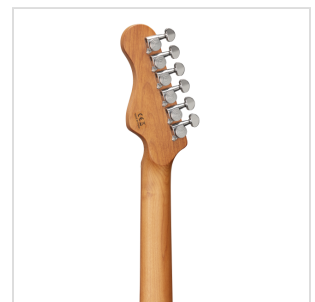

RIDER-DELUXE-M BW

DOUBLE CUTAWAY ELECTRIC GUITAR WITH 2 SINGLE COILS + SPLITTABLE HUMBUCKER AND SELF-LOCKING TUNERS (WILKINSON EQUIPPED, ROASTED MAPLE NECK+FRETBOARD, FLAMED TOP)

RIDER DELUXE: an incredible series gathering the alder sonic feature enriched by a flamed maple top, the stunning look and feel of roasted maple, the original Wilkinson pick ups/bridge, the hi-quality made in Taiwan self locking machines heads.

The Wilkinson bridge provides stability and reliability while Wilkinson single coils in conjunction with the splittable humbucker deliver that tone which became a trademark in music history.

A fine crafted instrument boasting an undisputed character.

EQUIPPED BY WILKINSON®

Wilkinson® Vintage bridge and Wilkinson® single coils/splittable humbucker add great value and versatility.

SELF LOCKING TUNERS

Fast restringing and stabler tuning.

PRODUCT DETAILS

KEY FEATURES

Body: alder

Top: flamed maple

Neck and Fretboard: satin roasted maple

Frets: 22 (perloid)

Machine heads: self-locking chrome made in Taiwan

Bridge: Wilkinson vintage tremolo

Pick ups: 2 Wilkinson single coils + 1 Wilkinson splittable humbucker with push/pull