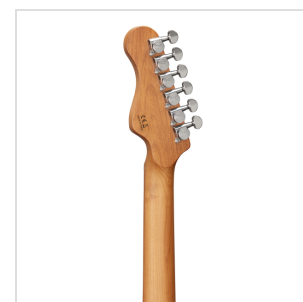

RIDER-DELUXE-M BLSB

DOUBLE CUTAWAY ELECTRIC GUITAR WITH 2 SINGLE COILS + SPLITTABLE HUMBUCKER AND SELF-LOCKING TUNERS (WILKINSON EQUIPPED, ROASTED MAPLE NECK+FRETBOARD, FLAMED TOP)

RIDER DELUXE: an incredible series gathering the alder sonic feature enriched by a flamed maple top, the stunning look and feel of roasted maple, the original Wilkinson pick ups/bridge, the hi-quality made in Taiwan self locking machines heads.

The Wilkinson bridge provides stability and reliability while Wilkinson single coils in conjunction with the splittable humbucker deliver that tone which became a trademark in music history.

A fine crafted instrument boasting an undisputed character.

EQUIPPED BY WILKINSON®

Wilkinson® Vintage bridge and Wilkinson® single coils/splittable humbucker add great value and versatility.

SELF LOCKING TUNERS

Fast restringing and stabler tuning.

PRODUCT DETAILS

KEY FEATURES

Body: alder

Top: flamed maple

Neck and Fretboard: satin roasted maple

Frets: 22 (perloid)

Machine heads: self-locking chrome made in Taiwan

Bridge: Wilkinson vintage tremolo

Pick ups: 2 Wilkinson single coils + 1 Wilkinson splittable humbucker with push/pull