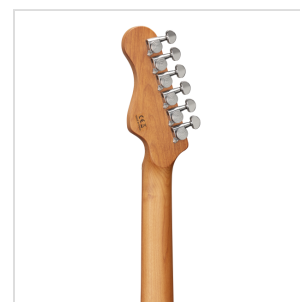

## RIDER-DELUXE-M TGRD DOUBLE CUTAWAY ELECTRIC GUITAR WITH 2 SINGLE COILS + SPLITTABLE HUMBUCKER AND SELF-LOCKING TUNERS (WILKINSON EQUIPPED, ROASTED MAPLE NECK+FRETBOARD, FLAMED TOP)

RIDER DELUXE: an incredible series gathering the alder sonic feature enriched by a flamed maple top, the stunning look and feel of roasted maple, the original Wilkinson pick ups/bridge, the hi-quality made in Taiwan self locking machines heads.

The Wilkinson bridge provides stability and reliability while Wilkinson single coils in conjunction with the splittable humbucker deliver that tone which became a trademark in music history.

A fine crafted instrument boasting an undisputed character.

### KEY FEATURES

Body: alder

Top: flamed maple

Neck and Fretboard: satin roasted maple

Frets: 22 (perloid)

Machine heads: self-locking chrome made in Taiwan

Bridge: Wilkinson vintage tremolo

Pick ups: 2 Wilkinson single coils + 1 Wilkinson splittable humbucker with push/pull

### SPECIFICATIONS

<b>Nut</b>	43 mm
<b>Radius</b>	16"
<b>Scale</b>	648 mm
<b>Truss Rod</b>	Bi-directional