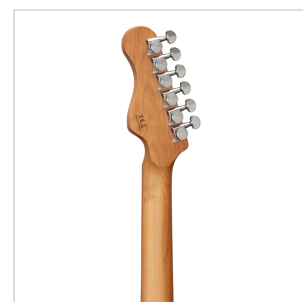

RIDER-DELUXE-M TGRD DOUBLE CUTAWAY ELECTRIC GUITAR WITH 2 SINGLE COILS + SPLITTABLE HUMBUCKER AND SELF-LOCKING TUNERS (WILKINSON EQUIPPED, ROASTED MAPLE NECK+FRETBOARD, FLAMED TOP)

RIDER DELUXE: an incredible series gathering the alder sonic feature enriched by a flamed maple top, the stunning look and feel of roasted maple, the original Wilkinson pick ups/bridge, the hi-quality made in Taiwan self locking machines heads.

The Wilkinson bridge provides stability and reliability while Wilkinson single coils in conjunction with the splittable humbucker deliver that tone which became a trademark in music history.

A fine crafted instrument boasting an undisputed character.

EQUIPPED BY WILKINSON®

Wilkinson® Vintage bridge and Wilkinson® single coils/splittable humbucker add great value and versatility.

SELF LOCKING TUNERS

Fast restringing and stabler tuning.

PRODUCT DETAILS

KEY FEATURES

Body: alder

Top: flamed maple

Neck and Fretboard: satin roasted maple

Frets: 22 (perloid)

Machine heads: self-locking chrome made in Taiwan

Bridge: Wilkinson vintage tremolo

Pick ups: 2 Wilkinson single coils + 1 Wilkinson splittable humbucker with push/pull