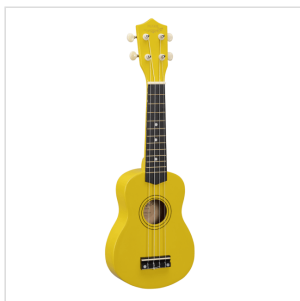

## SUNNY 10-YW SOPRANO UKULELE MAUI SUNNY CON BORSA

An exotic touch to your arrangements? Party with friends on the beach? MAUI ukuleles are what you are looking for. Available in 8 different colors, MAUI Sunny ukuleles come out with color bag and chords tutorial, allowing you to play whatever you want, wherever you want!

### KEY FEATURES

Soprano ukulele

Body: linden

Fretboard: maple (12 frets)

Diapason: 13"

Machine heads: open with cream button

Bridge: abs

Chords tutorial included for fast&easy learning

Padded gig bag included

Provided in color box

Color: Yellow