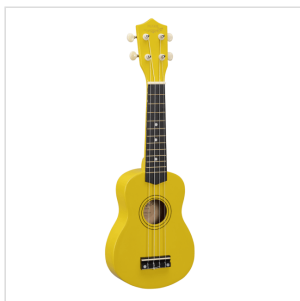

SUNNY 10-YW SOPRANO UKULELE MAUI SUNNY CON BORSA

An exotic touch to your arrangements? Party with friends on the beach? MAUI ukuleles are what you are looking for. Available in 8 different colors, MAUI Sunny ukuleles come out with color bag and chords tutorial, allowing you to play whatever you want, wherever you want!

PRODUCT DETAILS

KEY FEATURES

Soprano ukulele

Body: linden

Fretboard: maple (12 frets)

Diapason: 13"

Machine heads: open with cream button

Bridge: abs

Chords tutorial included for fast&easy learning

Padded gig bag included

Provided in color box

Color: Yellow