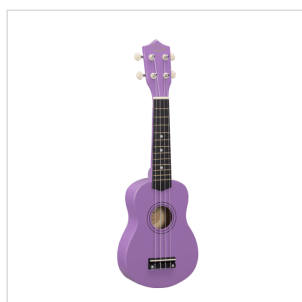

## SUNNY 10-LI

# SOPRANO UKULELE MAUI SUNNY CON BORSA

An exotic touch to your arrangements? Party with friends on the beach? MAUI ukuleles are what you are looking for. Available in 8 different colors, MAUI Sunny ukuleles come out with color bag and chords tutorial, allowing you to play whatever you want, wherever you want!

### KEY FEATURES

Soprano ukulele

Body: linden

Fretboard: maple (12 frets)

Diapason: 13"

Machine heads: open with cream button

Bridge: abs

Chords tutorial included for fast&easy learning

Padded gig bag included

Provided in color box

Color: Lilac