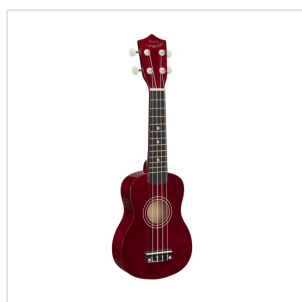

SUNNY 10-BW

SOPRANO UKULELE MAUI SUNNY CON BORSA

An exotic touch to your arrangements? Party with friends on the beach? MAUI ukuleles are what you are looking for. Available in 8 different colors, MAUI Sunny ukuleles come out with color bag and chords tutorial, allowing you to play whatever you want, wherever you want!

PRODUCT DETAILS

KEY FEATURES

Soprano ukulele

Body: linden

Fretboard: maple (12 frets)

Diapason: 13"

Machine heads: open with cream button

Bridge: abs

Chords tutorial included for fast&easy learning

Padded gig bag included

Provided in color box

Color: Dark Wood