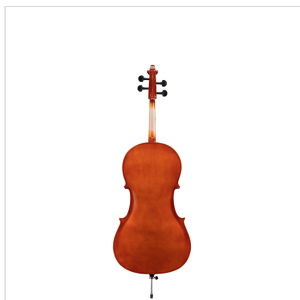

PCE-18

1/8 VIRTUOSO PRIMO CELLO WITH BAGS AND BOW

Virtuoso Primo series is the perfect choice for beginners demanding for affordable quality and playability. Virtuoso Primo, finishes, crafting and details definetely unmatched in this market range, coming out with alloy alluminium with integrated individual adjuster tailpiece, bow, bags, straps and rosin. A very complete hi-value deal.

PRODUCT DETAILS

KEY FEATURES

Top: Laminated

Back and sides: laminated

Binding: well done purfling (inlaid)

Bridge: maple

Fingerboard: dyed maple

Pegs and Chinrest: dyed maple

Tailpiece: alloy aluminium with integrated individual adjuster

Bow: student model in brazilian wood section

Color: Cherry Brown

Finish: glossy

bags

Accessories: rosin, straps, strings

Size: 1/8