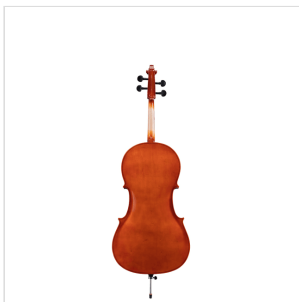

PCE-18

1/8 VIRTUOSO PRIMO CELLO WITH BAGS AND BOW

Virtuoso Primo series is the perfect choice for beginners demanding for affordable quality and playability. Virtuoso Primo, finishes, crafting and details definetely unmatched in this market range, coming out with alloy alluminium with integrated individual adjuster tailpiece, bow, bags, straps and rosin. A very complete hi-value deal.

PRODUCT DETAILS

KEY FEATURES

Top: Laminated

Back and sides: laminated

Binding: well done purfling (inlaid)

Bridge: maple

Fingerboard: dyed maple

Pegs and Chinrest: dyed maple

Tailpiece: alloy aluminium with integrated individual adjuster

Bow: student model in brazilian wood section

Color: Cherry Brown

Finish: glossy

bags

Accessories: rosin, straps, strings

Size: 1/8