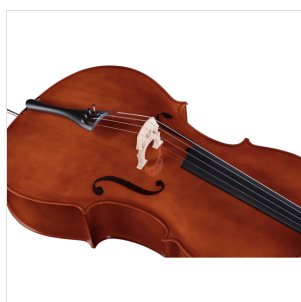

## 1/4 VIRTUOSO PRIMO CELLO WITH BAGS AND BOW

Virtuoso Primo series is the perfect choice for beginners demanding for affordable quality and playability. Virtuoso Primo, finishes, crafting and details definitely unmatched in this market range, coming out with alloy alluminium with integrated individual adjuster tailpiece, bow, bags, straps and rosin. A very complete hi-value deal.

### KEY FEATURES

Top: Laminated

Back and sides: laminated

Binding: well done purfling (inlaid)

Bridge: maple

Fingerboard: dyed maple

Pegs and Chinrest: dyed maple

Tailpiece: alloy aluminium with integrated individual adjuster