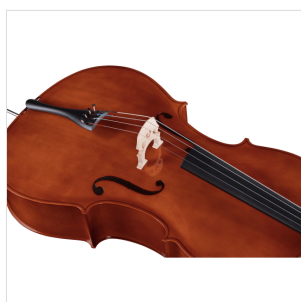

PCE-14

1/4 VIRTUOSO PRIMO CELLO WITH BAGS AND BOW

Virtuoso Primo series is the perfect choice for beginners demanding for affordable quality and playability. Virtuoso Primo, finishes, crafting and details definitely unmatched in this market range, coming out with alloy alluminium with integrated individual adjuster tailpiece, bow, bags, straps and rosin. A very complete hi-value deal.

PRODUCT DETAILS

KEY FEATURES

Top: Laminated

Back and sides: laminated

Binding: well done purfling (inlaid)

Bridge: maple

Fingerboard: dyed maple

Pegs and Chinrest: dyed maple

Tailpiece: alloy aluminium with integrated individual adjuster

Bow: student model in brazilian wood section

Color: Cherry Brown

Finish: glossy

bags

Accessories: rosin, straps, strings

Size: 1/4