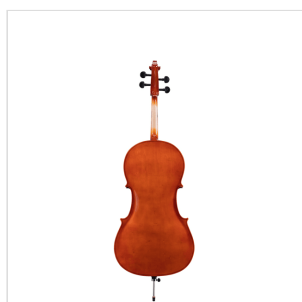

## 1/4 VIRTUOSO PRIMO CELLO WITH BAGS AND BOW

Virtuoso Primo series is the perfect choice for beginners demanding for affordable quality and playability. Virtuoso Primo, finishes, crafting and details definitely unmatched in this market range, coming out with alloy alluminium with integrated individual adjuster tailpiece, bow, bags, straps and rosin. A very complete hi-value deal.

### KEY FEATURES

Top: Laminated

Back and sides: laminated

Binding: well done purfling (inlaid)

Bridge: maple

Fingerboard: dyed maple

Pegs and Chinrest: dyed maple

Tailpiece: alloy aluminium with integrated individual adjuster