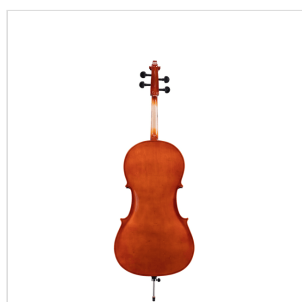

PCE-14

1/4 VIRTUOSO PRIMO CELLO WITH BAGS AND BOW

Virtuoso Primo series is the perfect choice for beginners demanding for affordable quality and playability. Virtuoso Primo, finishes, crafting and details definitely unmatched in this market range, coming out with alloy alluminium with integrated individual adjuster tailpiece, bow, bags, straps and rosin. A very complete hi-value deal.

PRODUCT DETAILS

KEY FEATURES

Top: Laminated

Back and sides: laminated

Binding: well done purfling (inlaid)

Bridge: maple

Fingerboard: dyed maple

Pegs and Chinrest: dyed maple

Tailpiece: alloy aluminium with integrated individual adjuster

Bow: student model in brazilian wood section

Color: Cherry Brown

Finish: glossy

bags

Accessories: rosin, straps, strings

Size: 1/4