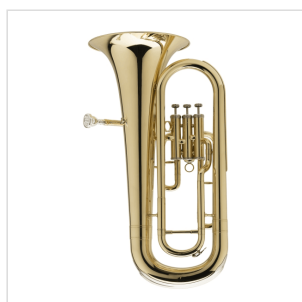

SEU-20G EUPHONOUUM 3 PISTONS

Euphonoum built with great care of the warm and round sound details typical of tapering cone instruments , the Eufoni SEU-20G is easy to emit great tune, ideal for band and orchestra

PRODUCT DETAILS

KEY FEATURES

Brass

Mechanics: 3 <stainless Steel Pistons, Mother of Pearl button

Bore: 0.567" (Ø 14,40mm)

Bell: 12.236" (Ø 260mm)

Tuning pumps: Main bore, first-second-third piston

Water Venting Key: main bore

Finishing: Gold lacquered with chromed inserts on the pumps

Accessories: mouthpiece, oil, gloves, cloth for cleaning

Case: Hard case preformed