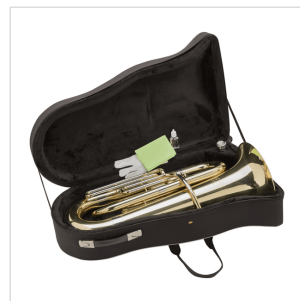

STUE-20G EB TUBA JUNIOR 3/4 WITH 3 PISTONS

The tuba is the lowest pitched instrument in the brass family. It's used both in marching band and orchestras. Soundsation STUE-20G has been designed for students. With its relatively lightweight and compact body, performs easy emission and perfect intonation. Coming in hard case equipped with wheels for easy carrying.

PRODUCT DETAILS

KEY FEATURES

Brass body

Stainless steel pistons w/perloid fittings

Bell size 12.835" (Ø 326mm) bore size 0,63" (16,0mm)

3 Pitch slides on main bore, first, second and third piston

Gold laquered finish

Included in the package mouthpiece, lubricant oil, cleaning gloves and cloth

Shaped soft case equipped with wheel for best protection and easy carrying

net weight of the instrument: 5,4kg

gross weight including case: 10Kg