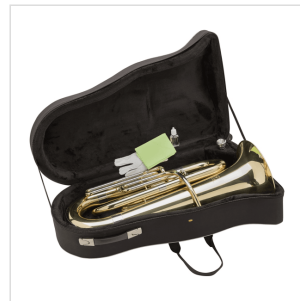

STUE-20G EB TUBA JUNIOR 3/4 WITH 3 PISTONS

The tuba is the lowest pitched instrument in the brass family. It's used both in marching band and orchestras. Soundsation STUE-20G has been designed for students. With its relatively lightweight and compact body, performs easy emission and perfect intonation. Coming in hard case equipped with wheels for easy carrying.

PRODUCT DETAILS

KEY FEATURES

Brass body

Stainless steel pistons w/perloid fittings

Bell size 12.835" (Ø 326mm) bore size 0,63" (16,0mm)

3 Pitch slides on main bore, first, second and third piston

Gold laquered finish

Included in the package mouthpiece, lubricant oil, cleaning gloves and cloth

Shaped soft case equipped with wheel for best protection and easy carrying

net weight of the instrument: 5,4kg

gross weight including case: 10Kg