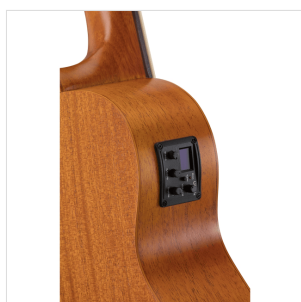

# ELECTRIFIED BASS UKULELE MAUI PRO WITH BAG

MAUI PRO U-Bass provides the depth and the punch of a real bass in uku format. Its standard EADG tuning allows on the fly easy playing for those able to handle a real bass, while the preamp ensures great results on both live or studio sessions. Great choice for traveller, uku ensembles or for those approaching the bass world.

### KEY FEATURES

Bass ukulele in EADG standard tuning

Body: Sapele plywood

Fretboard: EcoRosewood (17 frets)

Diapason: 20.15"

Machine heads: open with black button

Bridge: EcoRosewood

Rosette: Maui pro design

Finish: Matte

Strings: Aquila

Preamp with tuner

Bag: included