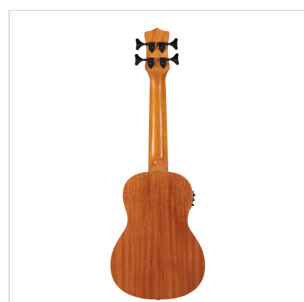

# ELECTRIFIED BASS UKULELE MAUI PRO WITH BAG

MAUI PRO U-Bass provides the depth and the punch of a real bass in uku format. Its standard EADG tuning allows on the fly easy playing for those able to handle a real bass, while the preamp ensures great results on both live or studio sessions. Great choice for traveller, uku ensembles or for those approaching the bass world.

### KEY FEATURES

Bass ukulele in EADG standard tuning

Body: Sapele plywood

Fretboard: EcoRosewood (17 frets)

Diapason: 20.15"

Machine heads: open with black button

Bridge: EcoRosewood

Rosette: Maui pro design

Finish: Matte

Strings: Aquila

Preamp with tuner

Bag: included