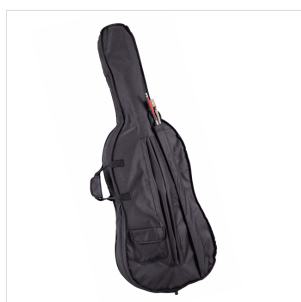

VSCE-14

1/4 VIRTUOSO STUDENT CELLO WITH BAGS AND BOW

Virtuoso Student series is the perfect choice for beginners demanding for affordable quality and playability. Virtuoso Student provides woods, finishes, crafting and details definitely unmatched in this market range, coming out with alloy aluminium with integrated individual adjuster tailpiece, bow with hexagonal section, case, straps and rosin. A very complete hi-value deal.

PRODUCT DETAILS

KEY FEATURES

Top: carved solid spruce

Back and sides: Laminated

Binding: well done purfling (inlaid)

Bridge: French style maple

Fingerboard: dyed maple

Pegs and Chinrest: dyned maple

Tailpiece: alloy alluminium with integrated individual adjuster

Bow: student model in brazilian wood and hexagonal section

Color: Cherry Brown

Finish: glossy

Case: bags

Accessories: rosin, straps, strings

Size: 1/4