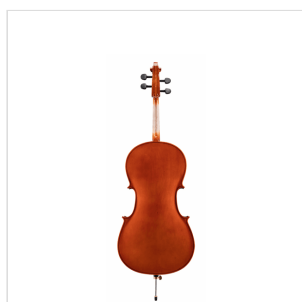

VSCE-14

1/4 VIRTUOSO STUDENT CELLO WITH BAGS AND BOW

Virtuoso Student series is the perfect choice for beginners demanding for affordable quality and playability. Virtuoso Student provides woods, finishes, crafting and details definitely unmatched in this market range, coming out with alloy aluminium with integrated individual adjuster tailpiece, bow with hexagonal section, case, straps and rosin. A very complete hi-value deal.

PRODUCT DETAILS

KEY FEATURES

Top: carved solid spruce

Back and sides: Laminated

Binding: well done purfling (inlaid)

Bridge: French style maple

Fingerboard: dyed maple

Pegs and Chinrest: dyned maple

Tailpiece: alloy alluminium with integrated individual adjuster

Bow: student model in brazilian wood and hexagonal section

Color: Cherry Brown

Finish: glossy

Case: bags

Accessories: rosin, straps, strings

Size: 1/4