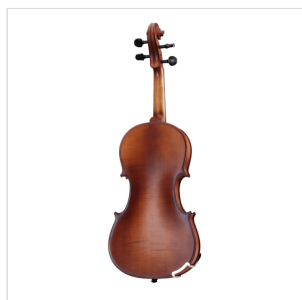

VPVI-14

1/4 VIRTUOSO PRO LINE VIOLIN WITH CASE AND BOW

Virtuoso Pro series is born to provide performing instruments to young players demanding for high quality violins built in the tradition of Italian luthiers. Materials, crafting, details and accessories, everything in the Virtuoso Pro series is at the top in its market range: solid spruce AA top, flamed solid maple back & sides, ebony fingerboard, boss pegs and chinrest, alloy aluminium with integrated individual adjuster tailpiece. Full accessoried with brazilian wood bow w/hexagonal section case, straps, rosin and strings.

PRODUCT DETAILS

KEY FEATURES

Top: solid spruce AA

Back and sides: flamed solid maple

Binding: well done purfling (inlaid)

Bridge: maple

Fingerboard: ebony

Pegs and Chinrest: bosso

Tailpiece: Alloy alluminium with integrated individual adjuster

Finish: matt satin

Color: Antique Brown

Bow: Brazilian wood quality, hexagonal section, ebony frog, Eye Parisian mother of pearl, silver ring

Case: Preformed in brown with cream interior

Accessories: Rosin, Strings, Straps

Size: 1/4