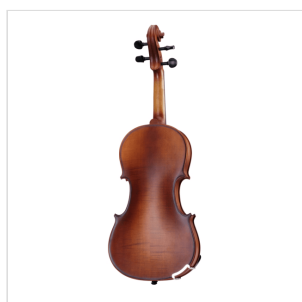

## 1/4 VIRTUOSO PRO LINE VIOLIN WITH CASE AND BOW

Virtuoso Pro series is born to provide performing instruments to young players demanding for high quality violins built in the tradition of Italian luthiers. Materials, crafting, details and accessories, everything in the Virtuoso Pro series is at the top in its market range: solid spruce AA top, flamed solid maple back & sides, ebony fingerboard, boss pegs and chinrest, alloy aluminium with integrated individual adjuster tailpiece. Full accessoried with brazilian wood bow w/hexagonal section case, straps, rosin and strings.

### KEY FEATURES

Top: solid spruce AA

Back and sides: flamed solid maple

Binding: well done purfling (inlaid)

Bridge: maple

Fingerboard: ebony

Pegs and Chinrest: bosso

Tailpiece: Alloy alluminium with integrated individual adjuster

Finish: matt satin

Color: Antique Brown

Bow: Brazilian wood quality, hexagonal section, ebony frog, Eye Parisian mother of pearl, silver ring

Case: Preformed in brown with cream interior

Accessories: Rosin, Strings, Straps

Size: 1/4