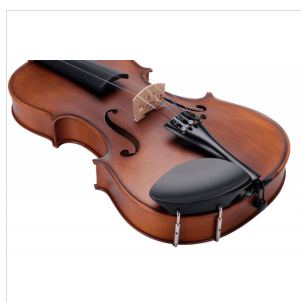

## 1/4 VIRTUOSO PRO LINE VIOLIN WITH CASE AND BOW

Virtuoso Pro series is born to provide performing instruments to young players demanding for high quality violins built in the tradition of Italian luthiers. Materials, crafting, details and accessories, everything in the Virtuoso Pro series is at the top in its market range: solid spruce AA top, flamed solid maple back & sides, ebony fingerboard, boss pegs and chinrest, alloy aluminium with integrated individual adjuster tailpiece. Full accessoried with brazilian wood bow w/hexagonal section case, straps, rosin and strings.

### KEY FEATURES

Top: solid spruce AA

Back and sides: flamed solid maple

Binding: well done purfling (inlaid)

Bridge: maple

Fingerboard: ebony

Pegs and Chinrest: bosso

Tailpiece: Alloy alluminium with integrated individual adjuster

Finish: matt satin

Color: Antique Brown

Bow: Brazilian wood quality, hexagonal section, ebony frog, Eye Parisian mother of pearl, silver ring

Case: Preformed in brown with cream interior

Accessories: Rosin, Strings, Straps