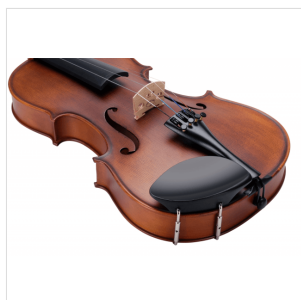

VPVI-14

1/4 VIRTUOSO PRO LINE VIOLIN WITH CASE AND BOW

Virtuoso Pro series is born to provide performing instruments to young players demanding for high quality violins built in the tradition of Italian luthiers. Materials, crafting, details and accessories, everything in the Virtuoso Pro series is at the top in its market range: solid spruce AA top, flamed solid maple back & sides, ebony fingerboard, boss pegs and chinrest, alloy aluminium with integrated individual adjuster tailpiece. Full accessoried with brazilian wood bow w/hexagonal section case, straps, rosin and strings.

PRODUCT DETAILS

KEY FEATURES

Top: solid spruce AA

Back and sides: flamed solid maple

Binding: well done purfling (inlaid)

Bridge: maple

Fingerboard: ebony

Pegs and Chinrest: bosso

Tailpiece: Alloy alluminium with integrated individual adjuster

Finish: matt satin

Color: Antique Brown

Bow: Brazilian wood quality, hexagonal section, ebony frog, Eye Parisian mother of pearl, silver ring

Case: Preformed in brown with cream interior

Accessories: Rosin, Strings, Straps

Size: 1/4