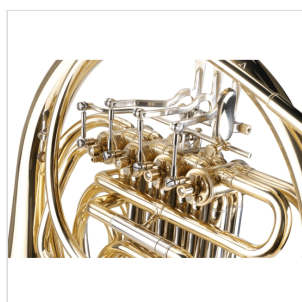

SFH-FB4G F/BB DOUBLE FRENCH HORN WITH 4 ROTARY VALVES

French horn has been historically very popular in orchestra, both on harmonies and solos. The French Horn Soundsation SFH-FB4G is built with high attention on details. Perfectly pitched and featuring easy emission, Double pitch F/Bb it offer a warm and mellow tone. Ergonomic, lightweight design, easy playing and perfect pitch: SFH-FB4G is a great choice for students.

PRODUCT DETAILS

KEY FEATURES

Brass body

F/Bb pitch

4 stainless steel rotary valves

Bore diameter of Ø 11,90mm

Bell diameter of Ø 311mm

Pitch slide on main bore

Laquered gold finish

Included in the package mouthpiece, lubricant oil and cleaning gloves and cloth

Included Soft case for easy and safe transportation