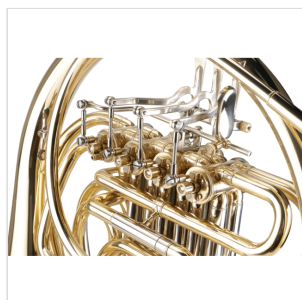

## SFH-FB4G F/BB DOUBLE FRENCH HORN WITH 4 ROTARY VALVES

French horn has been historically very popular in orchestra, both on harmonies and solos. The French Horn Soundsation SFH-FB4G is built with high attention on details. Perfectly pitched and featuring easy emission, Double pitch F/Bb it offer a warm and mellow tone. Ergonomic, lightweight design, easy playing and perfect pitch: SFH-FB4G is a great choice for students.

### KEY FEATURES

Brass body

F/Bb pitch

4 stainless steel rotary valves

Bore diameter of Ø 11,90mm

Bell diameter of Ø 311mm

Pitch slide on main bore

Laquered gold finish