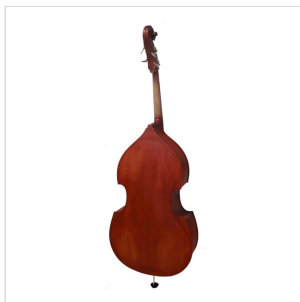

P806-34

VIRTUOSO PRO SOLID SPRUCE TOP HAND MADE 3/4 DOUBLEBASS

Handcrafted with the best materials, P806 is a visually stunning doublebass with rich and deep sound, thanks to the solid spruce top. With its classic design in violin shape, it's coming a light brown satin finish enhancing the visual appeal of wood. Including bow and padded carrying bag, it's the perfect instrument for the advanced student

PRODUCT DETAILS

KEY FEATURES

Solid spruce top

Plywood back and sides

Ebonized wood fretboard

Sparyed matte painting in light brown

Metal tailpiece

Hexagonal brazilwood bow with ebony frog and natural hair

Padded backpack style bag with pockets