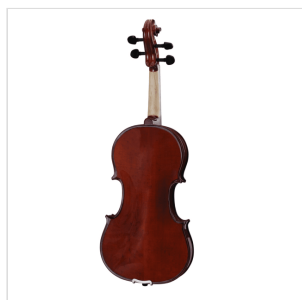

VSVI-12

1/2 VIRTUOSO STUDENT VIOLIN WITH CASE AND BOW

Virtuoso Student series is the perfect choice for beginners demanding for affordable quality and playability. Virtuoso Student provides woods, finishes, crafting and details definitely unmatched in this market range, coming out with alloy aluminium with integrated individual adjuster tailpiece, bow with hexagonal section, case, straps and rosin. A very complete hi-value deal.

PRODUCT DETAILS

KEY FEATURES

Top: carved solid spruce

Back and sides: solid maple

Binding: well done purfling (inlaid)

Bridge: maple

Fingerboard: dyed maple

Pegs and Chinrest: dyed maple

Tailpiece: alloy aluminium with integrated individual adjuster

Bow: student model in brazilian wood and hexagonal section

Color: Cherry Brown

Finish: glossy

Case: preformed in brown with cream interior

Accessories: rosin, straps, strings

Size: 1/2