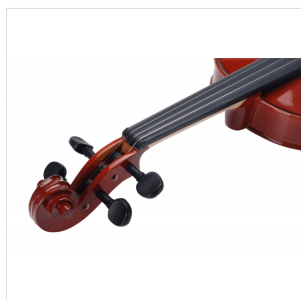

VSVI-12

1/2 VIRTUOSO STUDENT VIOLIN WITH CASE AND BOW

Virtuoso Student series is the perfect choice for beginners demanding for affordable quality and playability. Virtuoso Student provides woods, finishes, crafting and details definitely unmatched in this market range, coming out with alloy aluminium with integrated individual adjuster tailpiece, bow with hexagonal section, case, straps and rosin. A very complete hi-value deal.

PRODUCT DETAILS

KEY FEATURES

Top: carved solid spruce

Back and sides: solid maple

Binding: well done purfling (inlaid)

Bridge: maple

Fingerboard: dyed maple

Pegs and Chinrest: dyed maple

Tailpiece: alloy aluminium with integrated individual adjuster

Bow: student model in brazilian wood and hexagonal section

Color: Cherry Brown

Finish: glossy

Case: preformed in brown with cream interior

Accessories: rosin, straps, strings

Size: 1/2