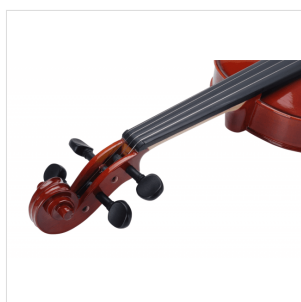

## 1/2 VIRTUOSO STUDENT VIOLIN WITH CASE AND BOW

Virtuoso Student series is the perfect choice for beginners demanding for affordable quality and playability. Virtuoso Student provides woods, finishes, crafting and details definitely unmatched in this market range, coming out with alloy aluminium with integrated individual adjuster tailpiece, bow with hexagonal section, case, straps and rosin. A very complete hi-value deal.

### KEY FEATURES

Top: carved solid spruce

Back and sides: solid maple

Binding: well done purfling (inlaid)

Bridge: maple

Fingerboard: dyed maple

Pegs and Chinrest: dyed maple

Tailpiece: alloy aluminium with integrated individual adjuster

Bow: student model in brazilian wood and hexagonal section

Color: Cherry Brown

Finish: glossy

Case: preformed in brown with cream interior

Accessories: rosin, straps, strings

Size: 1/2