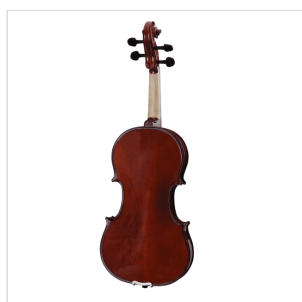

VSVI-12

## 1/2 VIRTUOSO STUDENT VIOLIN WITH CASE AND BOW

Virtuoso Student series is the perfect choice for beginners demanding for affordable quality and playability. Virtuoso Student provides woods, finishes, crafting and details definitely unmatched in this market range, coming out with alloy aluminium with integrated individual adjuster tailpiece, bow with hexagonal section, case, straps and rosin. A very complete hi-value deal.

### KEY FEATURES

Top: carved solid spruce

Back and sides: solid maple

Binding: well done purfling (inlaid)

Bridge: maple

Fingerboard: dyed maple

Pegs and Chinrest: dyed maple

Tailpiece: alloy aluminium with integrated individual adjuster

Bow: student model in brazilian wood and hexagonal section

Color: Cherry Brown

Finish: glossy

Case: preformed in brown with cream interior

Accessories: rosin, straps, strings

Size: 1/2