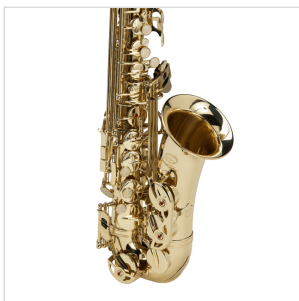

SALSX-20 EB ALTO SAXOPHONE WITH F# KEY

First step are the most important when learning to play an instrument. SALSX-20 alto saxophone has been designed with students in mind. Lightweight and ergonomic and with balanced sound, features easy emission to obtain a nice sound since first steps. The classic desing consist in a gold laquered finish, engraved bell and keys with perloid buttons. Including a full set of accessories, is the perfect instrument for students.

PRODUCT DETAILS

KEY FEATURES

Eb tune

Brass body

Gold lacquered finish

Engraved bell with classic decorations

Keys with perloid buttons

F# key for improved fingering