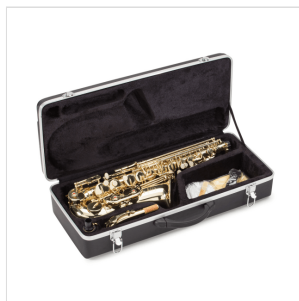

SALSX-20 EB ALTO SAXOPHONE WITH F# KEY

First step are the most important when learning to play an instrument. SALSX-20 alto saxophone has been designed with students in mind. Lightweight and ergonomic and with balanced sound, features easy emission to obtain a nice sound since first steps. The classic desing consist in a gold laquered finish, engraved bell and keys with perloid buttons. Including a full set of accessories, is the perfect instrument for students.

PRODUCT DETAILS

KEY FEATURES

Eb tune

Brass body

Gold lacquered finish

Engraved bell with classic decorations

Keys with perloid buttons

F# key for improved fingering